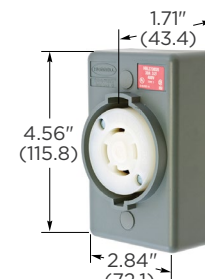

HBL2730SR

Valox® is a trademark of SABIC Innovative Plastics, acquired from General Electric Company.

Dimensions in Inches (mm)