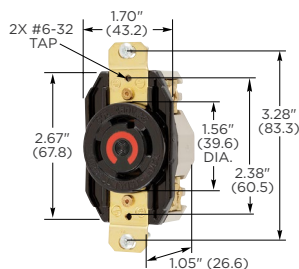

30 Amp, 3Ø 480 and 3Ø 600 Volts AC
3 Pole, 4 Wire, Grounding

**30A 3Ø 480V AC
NEMA L16-30R
10 HP**   **30A 3Ø 600V
AC NEMA
L17-30R**

**Connector Bodies
Watertight Safety-Shroud®**

IP66 SUITABILITY   UL Type 4X, 12

Description	Cord Dia.	Catalog Number	
Black Valox® housing, white Valox clamps.	.350"-1.150" (9-29)	HBL2733SW	HBL2743SW

Insulgrip®

IP20 SUITABILITY

Description	Cord Dia.	Catalog Number	
Black and white nylon.	.350"-1.150" (9-29)	HBL2733	HBL2743
Black and white nylon, spring termination.	.350"-1.150" (9-29)	HBL2733ST	—
Corrosion resistant, yellow nylon.	.350"-1.150" (9-29)	HBL27CM33	HBL27CM43

Note: See pages C-52 and C-53 for accessories.

Receptacles

Watertight Safety-Shroud

IP66 SUITABILITY   UL Type 4X, 12

Description	Catalog Number	
Gray Valox housing and flange, back wired.	HBL2730SW	HBL2740SW

Note: See page C-54 for accessories.

Safety-Shroud® Twist-Lock®

IP20 SUITABILITY

Description	Catalog Number	
Gray Valox angle housing, one gang, back wired.	HBL2730AR	HBL2740AR
Gray Valox surface mounting, one gang, back wired.	HBL2730SR	HBL2740SR
Gray Valox semi-flush, two gang, back wired.	HBL2730SR2	HBL2740SR2

Single Flush Receptacles

IP20 SUITABILITY

Description	Catalog Number	
Black nylon face, back and side wired.	HBL2730	HBL2740
Black and white nylon, spring termination.	HBL2730ST	—

Note: See page C-52 for accessories.

Insulgrip Flanged Receptacles

Description	Catalog Number	
Nylon casing, back wired.	HBL2736	HBL2746
Nylon casing, back wire, spring termination.	HBL2736ST	—

Note: See page C-52 for accessories.

HBL2730

Valox® is a trademark of SABIC Innovative Plastics, acquired from General Electric Company.

Dimensions in Inches (mm)