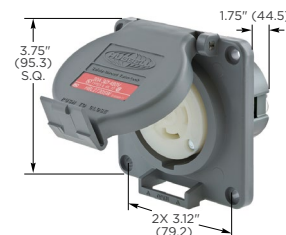

Description	Cord Dia.	Catalog Number	
Black Valox® housing, white Valox clamps.	.350"-1.150" (9-29)	HBL2733SW	HBL2743SW

HBL2733SW

Insulgrip®

IP20 SUITABILITY

Description	Cord Dia.	Catalog Number	
Black and white nylon.	.350"-1.150" (9-29)	HBL2733	HBL2743
Black and white nylon, spring termination.	.350"-1.150" (9-29)	HBL2733ST	—
Corrosion resistant, yellow nylon.	.350"-1.150" (9-29)	HBL27CM33	HBL27CM43

HBL2733

Note: See pages C-52 and C-53 for accessories.

Receptacles

Watertight Safety-Shroud

IP66 SUITABILITY UL Type 4X, 12

Description	Catalog Number	
Gray Valox housing and flange, back wired.	HBL2730SW	HBL2740SW

Note: See page C-54 for accessories.

Safety-Shroud® Twist-Lock®

IP20 SUITABILITY

Description	Catalog Number	
Gray Valox angle housing, one gang, back wired.	HBL2730AR	HBL2740AR
Gray Valox surface mounting, one gang, back wired.	HBL2730SR	HBL2740SR
Gray Valox semi-flush, two gang, back wired.	HBL2730SR2	HBL2740SR2

HBL2730SW

Single Flush Receptacles

IP20 SUITABILITY

Description	Catalog Number	
Black nylon face, back and side wired.	HBL2730	HBL2740
Black and white nylon, spring termination.	HBL2730ST	—

Note: See page C-52 for accessories.