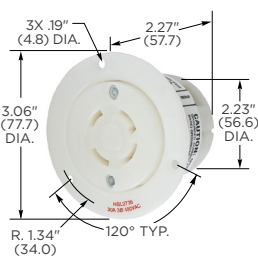

Note: See page C-54 for accessories.

Safety-Shroud® Twist-Lock®

IP20 SUITABILITY

Description	Catalog Number	
Gray Valox angle housing, one gang, back wired.	HBL2730AR	HBL2740AR
Gray Valox surface mounting, one gang, back wired.	HBL2730SR	HBL2740SR
Gray Valox semi-flush, two gang, back wired.	HBL2730SR2	HBL2740SR2

HBL2730SW

Single Flush Receptacles

IP20 SUITABILITY

Description	Catalog Number	
Black nylon face, back and side wired.	HBL2730	HBL2740
Black and white nylon, spring termination.	HBL2730ST	—

Note: See page C-52 for accessories.

Insulgrip Flanged Receptacles

Description	Catalog Number	
Nylon casing, back wired.	HBL2736	HBL2746
Nylon casing, back wire, spring termination.	HBL2736ST	—

Note: See page C-52 for accessories.

HBL2730ST