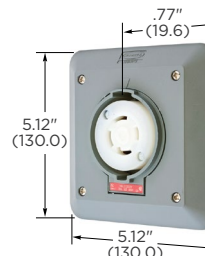

HBL2730SR2