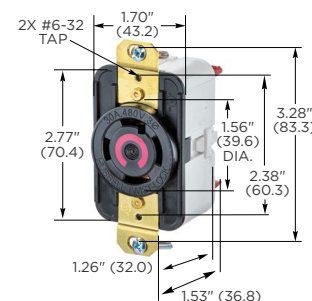

Description	Cord Dia.	Catalog Number	
Black Valox® housing, white Valox clamps.	.350"-1.150" (9-29)	HBL2733SW	HBL2743SW

HBL2733SW

Insulgrip®

IP20 SUITABILITY

Description	Cord Dia.	Catalog Number	
Black and white nylon.	.350"-1.150" (9-29)	HBL2733	HBL2743
Black and white nylon, spring termination.	.350"-1.150" (9-29)	HBL2733ST	—
Corrosion resistant, yellow nylon.	.350"-1.150" (9-29)	HBL27CM33	HBL27CM43

Note: See page C-54 for accessories.

Safety-Shroud® Twist-Lock®

IP20 SUITABILITY

Description	Catalog Number	
Gray Valox angle housing, one gang, back wired.	HBL2730AR	HBL2740AR
Gray Valox surface mounting, one gang, back wired.	HBL2730SR	HBL2740SR
Gray Valox semi-flush, two gang, back wired.	HBL2730SR2	HBL2740SR2

HBL2730SW

Single Flush Receptacles

IP20 SUITABILITY

Description	Catalog Number	
Black nylon face, back and side wired.	HBL2730	HBL2740
Black and white nylon, spring termination.	HBL2730ST	—

Note: See page C-52 for accessories.

Insulgrip Flanged Receptacles

Description	Catalog Number	
Nylon casing, back wired.	HBL2736	HBL2746
Nylon casing, back wire, spring termination.	HBL2736ST	—

Note: See page C-52 for accessories.

HBL2730ST