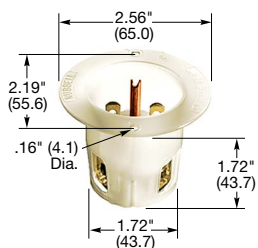

HBL5666C

HBL5666CST

HBL5669C

HBL5666CA

HBL5666VY

HBL5669VY

HBL5678C

Dimensions in Inches (mm)

**15A 250V
NEMA 6-15P
UL CSA
1.5 HP**

**20A 250V
NEMA 6-20P
UL CSA
2 HP**

Plugs

Description	Cord Diameter	Catalog Number	Catalog Number
Insulgrip® Plug, black and white nylon.	.230"-.720" (5.8-18.3)	HBL5666C	HBL5466C
Insulgrip plug, black and white, spring termination	.230"-.720" (5.8-18.3)	HBL5666CST	HBL5466CST
Insulgrip® Plug, corrosion resistant, yellow nylon.	.230"-.720" (5.8-18.3)	HBL56CM66C	HBL54CM66C
Insulgrip plug, corrosion resistant, spring termination	.230"-.720" (5.8-18.3)	HBL56CM66CST	-
8-Position Insulgrip® Angle Plug, black and white nylon.	.325"-.655" (8.3-16.6)	HBL5666CA	HBL5466CA
Valise® Plug, yellow nylon.	.220"-.660" (5.6-16.8)	HBL5666VY	HBL5464VY

Connector Bodies

Description	Cord Diameter	Catalog Number	Catalog Number
Insulgrip® Connector Body, black and white nylon, multiple drive screws.	.230"-.720" (5.8-18.3)	HBL5669C	HBL5469C
Insulgrip Connector Body, Black and White, Spring Termination	.230"-.720" (5.8-18.3)	HBL5669CST	HBL5469CST
Valise® Connector Body, yellow nylon.	.220"-.660" (5.6-16.8)	HBL5669VY	HBL5469VY

Note: See page A-48 for accessories.

**15A 250V
NEMA 6-15R
UL CSA**

**20A 250V
NEMA 6-20R
UL Listed**

Insulgrip® Flanged Inlets

Description	Catalog Number	Catalog Number
Nylon casing, back wired.	HBL5678C	HBL5478C