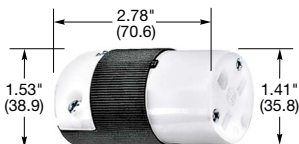

HBL5666C

HBL5666CST

HBL5669C

HBL5666CA

HBL5666VY

HBL5669VY

HBL5678C

Dimensions in Inches (mm)

**15A 250V
NEMA 6-15P
UL CSA
1.5 HP**

**20A 250V
NEMA 6-20P
UL CSA
2 HP**

Plugs

Description	Cord Diameter	Catalog Number	Catalog Number
Insulgrip® Plug, black and white nylon.	.230"-.720" (5.8-18.3)	HBL5666C	HBL5466C
Insulgrip plug, black and white, spring termination	.230"-.720" (5.8-18.3)	HBL5666CST	HBL5466CST
Insulgrip® Plug, corrosion resistant, yellow nylon.	.230"-.720" (5.8-18.3)	HBL56CM66C	HBL54CM66C
Insulgrip plug, corrosion resistant, spring termination	.230"-.720" (5.8-18.3)	HBL56CM66CST	-
8-Position Insulgrip® Angle Plug, black and white nylon.	.325"-.655" (8.3-16.6)	HBL5666CA	HBL5466CA
Valise® Plug, yellow nylon.	.220"-.660" (5.6-16.8)	HBL5666VY	HBL5464VY

Connector Bodies

Description	Cord Diameter	Catalog Number	Catalog Number
Insulgrip® Connector Body, black and white nylon, multiple drive screws.	.230"-.720" (5.8-18.3)	HBL5669C	HBL5469C
Insulgrip Connector Body, Black and White, Spring Termination	.230"-.720" (5.8-18.3)	HBL5669CST	HBL5469CST
Valise® Connector Body, yellow nylon.	.220"-.660" (5.6-16.8)	HBL5669VY	HBL5469VY

Note: See page A-48 for accessories.

**15A 250V
NEMA 6-15R
UL CSA**

**20A 250V
NEMA 6-20R
UL Listed**

Insulgrip® Flanged Inlets

Description	Catalog Number	Catalog Number
Nylon casing, back wired.	HBL5678C	HBL5478C