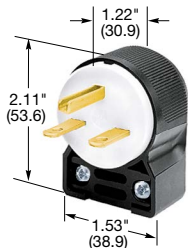

HBL5666C

HBL5666CST

HBL5669C

HBL5666CA

HBL5666VY

HBL5669VY

HBL5678C

Dimensions in Inches (mm)

**15A 250V
NEMA 6-15P
UL CSA
1.5 HP**

**20A 250V
NEMA 6-20P
UL CSA
2 HP**

Plugs

Description	Cord Diameter	Catalog Number	Catalog Number
Insulgrip® Plug, black and white nylon.	.230"-.720" (5.8-18.3)	HBL5666C	HBL5466C
Insulgrip plug, black and white, spring termination	.230"-.720" (5.8-18.3)	HBL5666CST	HBL5466CST
Insulgrip® Plug, corrosion resistant, yellow nylon.	.230"-.720" (5.8-18.3)	HBL56CM66C	HBL54CM66C
Insulgrip plug, corrosion resistant, spring termination	.230"-.720" (5.8-18.3)	HBL56CM66CST	-
8-Position Insulgrip® Angle Plug, black and white nylon.	.325"-.655" (8.3-16.6)	HBL5666CA	HBL5466CA
Valise® Plug, yellow nylon.	.220"-.660" (5.6-16.8)	HBL5666VY	HBL5464VY

Connector Bodies

Description	Cord Diameter	Catalog Number	Catalog Number
Insulgrip® Connector Body, black and white nylon, multiple drive screws.	.230"-.720" (5.8-18.3)	HBL5669C	HBL5469C
Insulgrip Connector Body, Black and White, Spring Termination	.230"-.720" (5.8-18.3)	HBL5669CST	HBL5469CST
Valise® Connector Body, yellow nylon.	.220"-.660" (5.6-16.8)	HBL5669VY	HBL5469VY

Note: See page A-48 for accessories.

**15A 250V
NEMA 6-15R
UL CSA**

**20A 250V
NEMA 6-20R
UL Listed**

Insulgrip® Flanged Inlets

Description	Catalog Number	Catalog Number
Nylon casing, back wired.	HBL5678C	HBL5478C