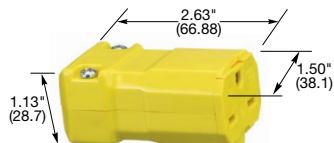

HBL5666C

HBL5666CST

HBL5669C

HBL5666CA

HBL5666VY

HBL5669VY

HBL5678C

Dimensions in Inches (mm)

**15A 250V
NEMA 6-15P
UL CSA
1.5 HP**

**20A 250V
NEMA 6-20P
UL CSA
2 HP**

Plugs

Description	Cord Diameter	Catalog Number	Catalog Number
Insulgrip® Plug, black and white nylon.	.230"-.720" (5.8-18.3)	HBL5666C	HBL5466C
Insulgrip plug, black and white, spring termination	.230"-.720" (5.8-18.3)	HBL5666CST	HBL5466CST
Insulgrip® Plug, corrosion resistant, yellow nylon.	.230"-.720" (5.8-18.3)	HBL56CM66C	HBL54CM66C
Insulgrip plug, corrosion resistant, spring termination	.230"-.720" (5.8-18.3)	HBL56CM66CST	-
8-Position Insulgrip® Angle Plug, black and white nylon.	.325"-.655" (8.3-16.6)	HBL5666CA	HBL5466CA
Valise® Plug, yellow nylon.	.220"-.660" (5.6-16.8)	HBL5666VY	HBL5464VY

Connector Bodies

Description	Cord Diameter	Catalog Number	Catalog Number
Insulgrip® Connector Body, black and white nylon, multiple drive screws.	.230"-.720" (5.8-18.3)	HBL5669C	HBL5469C
Insulgrip Connector Body, Black and White, Spring Termination	.230"-.720" (5.8-18.3)	HBL5669CST	HBL5469CST
Valise® Connector Body, yellow nylon.	.220"-.660" (5.6-16.8)	HBL5669VY	HBL5469VY