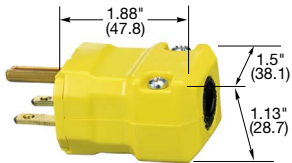

HBL5666C

HBL5666CST

HBL5669C

HBL5666CA

HBL5666VY

HBL5669VY

HBL5678C

Dimensions in Inches (mm)

**15A 250V
NEMA 6-15P
UL CSA
1.5 HP**

**20A 250V
NEMA 6-20P
UL CSA
2 HP**

Plugs

Description	Cord Diameter	Catalog Number	Catalog Number
Insulgrip® Plug, black and white nylon.	.230"-.720" (5.8-18.3)	HBL5666C	HBL5466C
Insulgrip plug, black and white, spring termination	.230"-.720" (5.8-18.3)	HBL5666CST	HBL5466CST
Insulgrip® Plug, corrosion resistant, yellow nylon.	.230"-.720" (5.8-18.3)	HBL56CM66C	HBL54CM66C
Insulgrip plug, corrosion resistant, spring termination	.230"-.720" (5.8-18.3)	HBL56CM66CST	-
8-Position Insulgrip® Angle Plug, black and white nylon.	.325"-.655" (8.3-16.6)	HBL5666CA	HBL5466CA
Valise® Plug, yellow nylon.	.220"-.660" (5.6-16.8)	HBL5666VY	HBL5464VY

Connector Bodies

Description	Cord Diameter	Catalog Number	Catalog Number
Insulgrip® Connector Body, black and white nylon, multiple drive screws.	.230"-.720" (5.8-18.3)	HBL5669C	HBL5469C
Insulgrip Connector Body, Black and White, Spring Termination	.230"-.720" (5.8-18.3)	HBL5669CST	HBL5469CST
Valise® Connector Body, yellow nylon.	.220"-.660" (5.6-16.8)	HBL5669VY	HBL5469VY

Note: See page A-48 for accessories.

**15A 250V
NEMA 6-15R
UL CSA**

**20A 250V
NEMA 6-20R
UL Listed**

Insulgrip® Flanged Inlets

Description	Catalog Number	Catalog Number
Nylon casing, back wired.	HBL5678C	HBL5478C