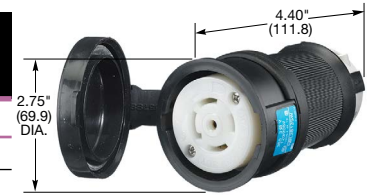

### Connector Bodies

#### Watertight Safety-Shroud®

IP66 SUITABILITY

UL Type 4x, 12

Description	Cord Dia.	Catalog Number			
Black Valox® housing, white Valox® clamps.	.350"-1.150" (9-29)	<b>HBL2813SW</b>	<b>HBL2803</b>	<b>HBL2823SW</b>	-

#### Insulgrip®

IP20 SUITABILITY

Description	Cord Dia.	Catalog Number			
Black and white nylon.	.350"-1.150" (9-29)	<b>HBL2813</b>	-	<b>HBL2823</b>	<b>HBL2833</b>
Black and white nylon, spring termination	.350"-1.150" (9-29)	<b>HBL2813ST</b>	-	<b>HBL2823ST</b>	-
Corrosion resistant, yellow nylon.	.350"-1.150" (9-29)	<b>HBL28CM13</b>	-	-	-
Black and white for flat cable.	.350"-1.150" (9-29)	<b>HBL2813FC</b>	-	-	-
All black nylon.	.350"-1.150" (9-29)	<b>HBL2813BK</b>	-	-	-

#### Single Flush Receptacles

IP20 SUITABILITY

Description	Catalog Number			
Black nylon face, back and side wired.	<b>HBL2810</b>	<b>HBL2800</b>	<b>HBL2820</b>	<b>HBL2830</b>
Black and white nylon, spring termination	<b>HBL2810ST</b>	-	<b>HBL2820ST</b>	-
Isolated ground, orange nylon face, back and side wired.	<b>IG2810</b>	-	-	-
Ring terminal connection.	<b>HBL2810RT</b>	-	-	-