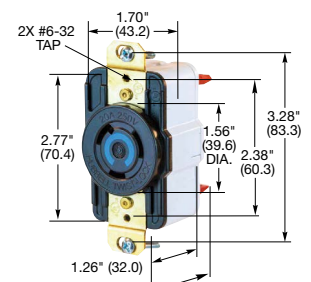

#### Safety-Shroud® Twist-Lock®

IP20 SUITABILITY

Description	Catalog Number			
Gray Valox® angle housing, one gang, back wired.	<b>HBL2810AR</b>	-	-	-
Gray Valox® surface mounting, one gang, back wired.	<b>HBL2810SR</b>	-	-	-
Gray Valox® semi-flush, two gang, back wired.	<b>HBL2810SR2</b>	-	-	-