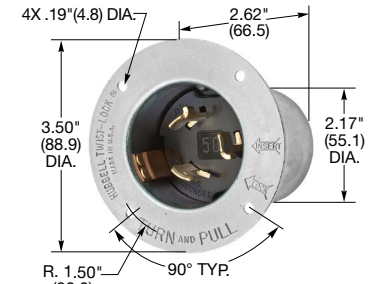

50 Amp, 250 Volts DC and 600 Volts AC

Plugs

Description	Cord Dia.	Catalog Number	
Nylon cover, thermoplastic polyester interior.	.830"-1.250" (21.08-31.75)	HBL3765C	HBL7765C

Note: See page B-60 for accessories.

HBL3765C

Flanged Inlets

Description	Catalog Number
Zinc plated steel casing, thermoset interior.	HBL3775 HBL7958
Zinc plated steel casing, thermoset interior with lift cover.	HBL3768 HBL7968

HBL3775

Connector Bodies

Description	Cord Dia.	Catalog Number	
Nylon cover, thermoplastic polyester interior.	.830"-1.250" (21.08-31.75)	HBL3764C	HBL7764C

Note: See page B-60 for accessories.

HBL3768

Receptacles

Description	Catalog Number
Black phenolic.	HBL3769 HBL7379

Note: See page B-60 for accessories.

HBL3764C

HBL3769

Important Note: Catalog numbers HBL7765C, HBL7958, HBL7968, HBL7764C, HBL7379 are for replacement use only. See other singly rated 50A Twist-Lock® devices in this section. HBL3700 series Twist-Lock devices do not interchange with any other devices in this section.