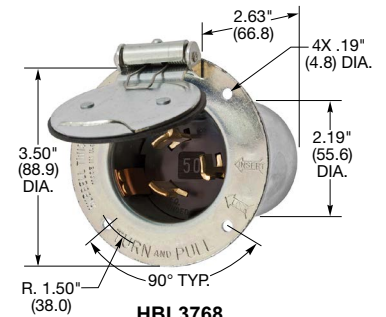

50 Amp, 250 Volts DC and 600 Volts AC

Plugs

Description	Cord Dia.	Catalog Number	
Nylon cover, thermoplastic polyester interior.	.830"-1.250" (21.08-31.75)	HBL3765C	HBL7765C

Note: See page B-60 for accessories.

HBL3765C

Flanged Inlets

Description	Catalog Number
Zinc plated steel casing, thermoset interior.	HBL3775 HBL7958
Zinc plated steel casing, thermoset interior with lift cover.	HBL3768 HBL7968

HBL3775

Connector Bodies

Description	Cord Dia.	Catalog Number	
Nylon cover, thermoplastic polyester interior.	.830"-1.250" (21.08-31.75)	HBL3764C	HBL7764C

Note: See page B-60 for accessories.

HBL3768

Receptacles

Description	Catalog Number
Black phenolic.	HBL3769 HBL7379

Note: See page B-60 for accessories.

HBL3764C

HBL3769

Important Note: Catalog numbers HBL7765C, HBL7958, HBL7968, HBL7764C, HBL7379 are for replacement use only. See other singly rated 50A Twist-Lock® devices in this section. HBL3700 series Twist-Lock devices do not interchange with any other devices in this section.