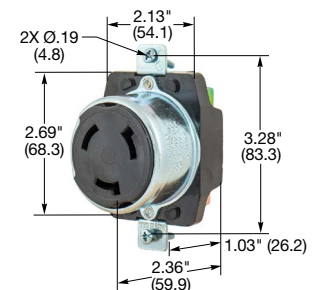

50 Amp, 250 Volts DC and 600 Volts AC

Plugs

Description	Cord Dia.	Catalog Number	
Nylon cover, thermoplastic polyester interior.	.830"-1.250" (21.08-31.75)	HBL3765C	HBL7765C

Note: See page B-60 for accessories.

HBL3765C

Flanged Inlets

Description	Catalog Number
Zinc plated steel casing, thermoset interior.	HBL3775 HBL7958
Zinc plated steel casing, thermoset interior with lift cover.	HBL3768 HBL7968

HBL3775

Connector Bodies

Description	Cord Dia.	Catalog Number	
Nylon cover, thermoplastic polyester interior.	.830"-1.250" (21.08-31.75)	HBL3764C	HBL7764C

Note: See page B-60 for accessories.

HBL3768

Receptacles

Description	Catalog Number
Black phenolic.	HBL3769 HBL7379

Note: See page B-60 for accessories.

HBL3764C

HBL3769

Important Note: Catalog numbers HBL7765C, HBL7958, HBL7968, HBL7764C, HBL7379 are for replacement use only. See other singly rated 50A Twist-Lock® devices in this section. HBL3700 series Twist-Lock devices do not interchange with any other devices in this section.