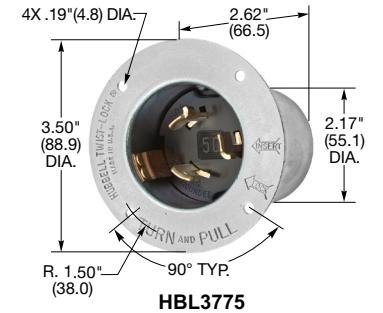

50 Amp, 250 Volts DC and 600 Volts AC

Plugs

Description	Cord Dia.	Catalog Number	
Nylon cover, thermoplastic polyester interior.	.830"-1.250" (21.08-31.75)	HBL3765C	HBL7765C

Note: See page B-60 for accessories.

Flanged Inlets

Description	Catalog Number
Zinc plated steel casing, thermoset interior.	HBL3775 HBL7958
Zinc plated steel casing, thermoset interior with lift cover.	HBL3768 HBL7968

Connector Bodies

Description	Cord Dia.	Catalog Number	
Nylon cover, thermoplastic polyester interior.	.830"-1.250" (21.08-31.75)	HBL3764C	HBL7764C

Note: See page B-60 for accessories.

Receptacles

Description	Catalog Number
Black phenolic.	HBL3769 HBL7379

Note: See page B-60 for accessories.

Important Note: Catalog numbers HBL7765C, HBL7958, HBL7968, HBL7764C, HBL7379 are for replacement use only. See other singly rated 50A Twist-Lock® devices in this section. HBL3700 series Twist-Lock devices do not interchange with any other devices in this section.

Dimensions in Inches (mm)