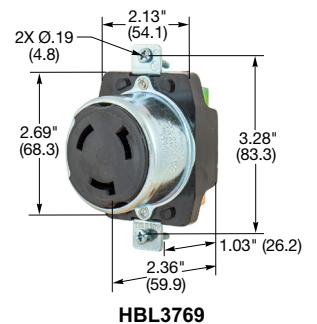

50 Amp, 250 Volts DC and 600 Volts AC

Plugs

Description	Cord Dia.	Catalog Number	
Nylon cover, thermoplastic polyester interior.	.830"-1.250" (21.08-31.75)	HBL3765C	HBL7765C

Note: See page B-60 for accessories.

Flanged Inlets

Description	Catalog Number
Zinc plated steel casing, thermoset interior.	HBL3775 HBL7958
Zinc plated steel casing, thermoset interior with lift cover.	HBL3768 HBL7968

Connector Bodies

Description	Cord Dia.	Catalog Number	
Nylon cover, thermoplastic polyester interior.	.830"-1.250" (21.08-31.75)	HBL3764C	HBL7764C

Note: See page B-60 for accessories.

Receptacles

Description	Catalog Number
Black phenolic.	HBL3769 HBL7379

Note: See page B-60 for accessories.

Important Note: Catalog numbers HBL7765C, HBL7958, HBL7968, HBL7764C, HBL7379 are for replacement use only. See other singly rated 50A Twist-Lock® devices in this section. HBL3700 series Twist-Lock devices do not interchange with any other devices in this section.

Dimensions in Inches (mm)