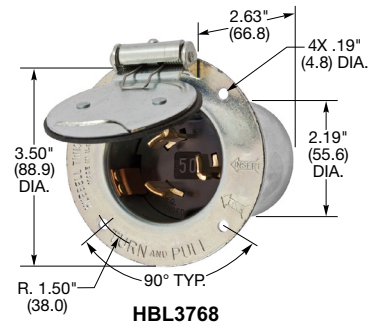

50 Amp, 250 Volts DC and 600 Volts AC

Plugs

Description	Cord Dia.	Catalog Number	
Nylon cover, thermoplastic polyester interior.	.830"-1.250" (21.08-31.75)	HBL3765C	HBL7765C

Note: See page B-60 for accessories.

Flanged Inlets

Description	Catalog Number
Zinc plated steel casing, thermoset interior.	HBL3775 HBL7958
Zinc plated steel casing, thermoset interior with lift cover.	HBL3768 HBL7968

Connector Bodies

Description	Cord Dia.	Catalog Number	
Nylon cover, thermoplastic polyester interior.	.830"-1.250" (21.08-31.75)	HBL3764C	HBL7764C

Note: See page B-60 for accessories.

Receptacles

Description	Catalog Number
Black phenolic.	HBL3769 HBL7379

Note: See page B-60 for accessories.

Important Note: Catalog numbers HBL7765C, HBL7958, HBL7968, HBL7764C, HBL7379 are for replacement use only. See other singly rated 50A Twist-Lock® devices in this section. HBL3700 series Twist-Lock devices do not interchange with any other devices in this section.

Dimensions in Inches (mm)