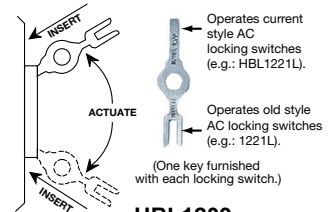

HBL1209

HBL® Extra Heavy Duty Industrial AC Barrel Key Locking Switch†, 20A, 120/277V AC

Description	Key Guide Color	Single Pole	Double Pole	Three Way	Four Way
Chrome operator, back and side wired.	Chrome	HBL1221RKL*	HBL1222RKL*	HBL1223RKL*	HBL1224RKL*
Replacement Barrel Key.		HBL1209RKL			

Note: Keys are supplied with each locking switch. For extra keys order HBL1209.

*Not Fed. Spec.

†See Wallplate section, page O-17 for locking switch wallplates.

See page D-15 for accessories and page D-16 for wallplates.

See page D-22 for technical information.