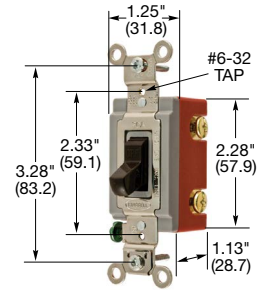

## HBL® Extra Heavy Duty Industrial Series, 15A, 120/277V AC

Description	Toggle Color	Single Pole	Double Pole	Three Way	Four Way
Toggle, back and side wired.	Black	<b>HBL1201BK</b>	—	<b>HBL1203BK</b>	<b>HBL1204BK</b>
	Brown	<b>HBL1201</b>	<b>HBL1202</b>	<b>HBL1203</b>	<b>HBL1204</b>
	Gray	<b>HBL1201GY</b>	—	<b>HBL1203GY</b>	<b>HBL1204GY</b>
	Ivory	<b>HBL1201I</b>	<b>HBL1202I</b>	<b>HBL1203I</b>	<b>HBL1204I</b>
	Light Almond	<b>HBL1201LA</b>	—	—	—
	Red	<b>HBL1201R</b>	—	—	—
	White	<b>HBL1201W</b>	—	<b>HBL1203W</b>	<b>HBL1204W</b>

## 20A, 120/277V AC

Description	Toggle Color	Single Pole	Double Pole	Three Way	Four Way	
Toggle, back and side wired.	Black	<b>HBL1221BK</b>	<b>HBL1222BK</b>	<b>HBL1223BK</b>	<b>HBL1224BK</b>	
	Brown	<b>HBL1221</b>	<b>HBL1222</b>	<b>HBL1223</b>	<b>HBL1224</b>	
	Gray	<b>HBL1221GY</b>	<b>HBL1222GY</b>	<b>HBL1223GY</b>	<b>HBL1224GY</b>	
	Ivory	<b>HBL1221I</b>	<b>HBL1222I</b>	<b>HBL1223I</b>	<b>HBL1224I</b>	
	Light Almond	<b>HBL1221LA</b>	<b>HBL1222LA</b>	<b>HBL1223LA</b>	<b>HBL1224LA</b>	
	Red	<b>HBL1221R</b>	<b>HBL1222R</b>	<b>HBL1223R</b>	<b>HBL1224R</b>	
		White	<b>HBL1221W</b>	<b>HBL1222W</b>	<b>HBL1223W</b>	<b>HBL1224W</b>

## 30A, 120/277V AC

Description	Key Guide Color	Single Pole	Double Pole	Three Way	Four Way
Nylon toggle.	Brown	<b>HBL3031</b>	<b>HBL3032</b>	<b>HBL3033</b>	—
	Ivory	<b>HBL3031I</b>	<b>HBL3032I</b>	<b>HBL3033I</b>	—
	White	—	<b>HBL3032W</b>	—	—

## 20A, 120/277V AC

Description	Key Guide Color	Single Pole	Double Pole	Three Way	Four Way
Key Guide, back and side wired.	Black	<b>HBL1221L</b>	<b>HBL1222L</b>	<b>HBL1223L</b>	<b>HBL1224L</b>
	Gray	<b>HBL1221LG</b>	<b>HBL1222LG</b>	<b>HBL1223LG</b>	<b>HBL1224LG</b>
	Ivory	<b>HBL1221LI</b>	<b>HBL1222LI</b>	<b>HBL1223LI</b>	<b>HBL1224LI</b>
	White	<b>HBL1221LW</b>	<b>HBL1222LW</b>	<b>HBL1223LW</b>	<b>HBL1224LW</b>
Key for Locking switch.		<b>HBL1209</b>			