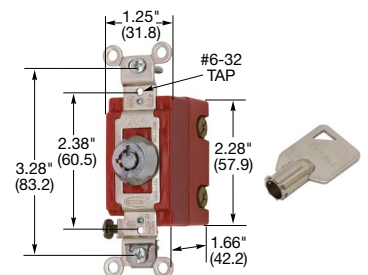

HBL1222RKL and Key

Dimensions in Inches (mm)

HP Conversion Chart

	120V	208V	240V	277V AC
15A	.5HP	1.5HP	2HP	2HP
20A	1HP	2HP	2HP	2HP
30A	2HP	2HP	2HP	2HP