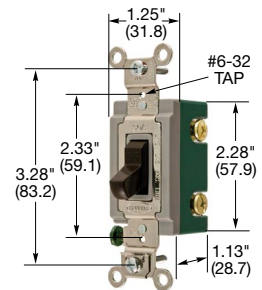

## HBL® Extra Heavy Duty Industrial Series, 15A, 120/277V AC

Description	Toggle Color	Single Pole	Double Pole	Three Way	Four Way
Toggle, back and side wired.	Black	<b>HBL1201BK</b>	—	<b>HBL1203BK</b>	<b>HBL1204BK</b>
	Brown	<b>HBL1201</b>	<b>HBL1202</b>	<b>HBL1203</b>	<b>HBL1204</b>
	Gray	<b>HBL1201GY</b>	—	<b>HBL1203GY</b>	<b>HBL1204GY</b>
	Ivory	<b>HBL1201I</b>	<b>HBL1202I</b>	<b>HBL1203I</b>	<b>HBL1204I</b>
	Light Almond	<b>HBL1201LA</b>	—	—	—
	Red	<b>HBL1201R</b>	—	—	—
	White	<b>HBL1201W</b>	—	<b>HBL1203W</b>	<b>HBL1204W</b>

## 20A, 120/277V AC

Description	Toggle Color	Single Pole	Double Pole	Three Way	Four Way	
Toggle, back and side wired.	Black	<b>HBL1221BK</b>	<b>HBL1222BK</b>	<b>HBL1223BK</b>	<b>HBL1224BK</b>	
	Brown	<b>HBL1221</b>	<b>HBL1222</b>	<b>HBL1223</b>	<b>HBL1224</b>	
	Gray	<b>HBL1221GY</b>	<b>HBL1222GY</b>	<b>HBL1223GY</b>	<b>HBL1224GY</b>	
	Ivory	<b>HBL1221I</b>	<b>HBL1222I</b>	<b>HBL1223I</b>	<b>HBL1224I</b>	
	Light Almond	<b>HBL1221LA</b>	<b>HBL1222LA</b>	<b>HBL1223LA</b>	<b>HBL1224LA</b>	
	Red	<b>HBL1221R</b>	<b>HBL1222R</b>	<b>HBL1223R</b>	<b>HBL1224R</b>	
		White	<b>HBL1221W</b>	<b>HBL1222W</b>	<b>HBL1223W</b>	<b>HBL1224W</b>

## 30A, 120/277V AC

Description	Key Guide Color	Single Pole	Double Pole	Three Way	Four Way
Nylon toggle.	Brown	<b>HBL3031</b>	<b>HBL3032</b>	<b>HBL3033</b>	—
	Ivory	<b>HBL3031I</b>	<b>HBL3032I</b>	<b>HBL3033I</b>	—
	White	—	<b>HBL3032W</b>	—	—

## 20A, 120/277V AC

Description	Key Guide Color	Single Pole	Double Pole	Three Way	Four Way
Key Guide, back and side wired.	Black	<b>HBL1221L</b>	<b>HBL1222L</b>	<b>HBL1223L</b>	<b>HBL1224L</b>
	Gray	<b>HBL1221LG</b>	<b>HBL1222LG</b>	<b>HBL1223LG</b>	<b>HBL1224LG</b>
	Ivory	<b>HBL1221LI</b>	<b>HBL1222LI</b>	<b>HBL1223LI</b>	<b>HBL1224LI</b>
	White	<b>HBL1221LW</b>	<b>HBL1222LW</b>	<b>HBL1223LW</b>	<b>HBL1224LW</b>
Key for Locking switch.		<b>HBL1209</b>			