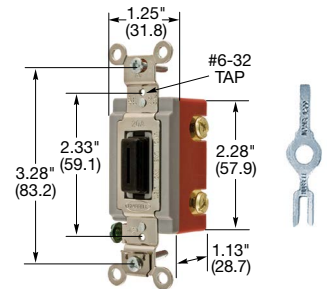

HBL1221L and Key

20A, 120/277V AC

Description	Key Guide Color	Single Pole	Double Pole	Three Way	Four Way
Key Guide, back and side wired.	Black	HBL1221L	HBL1222L	HBL1223L	HBL1224L
	Gray	HBL1221LG	HBL1222LG	HBL1223LG	HBL1224LG
	Ivory	HBL1221LI	HBL1222LI	HBL1223LI	HBL1224LI
	White	HBL1221LW	HBL1222LW	HBL1223LW	HBL1224LW
Key for Locking switch.		HBL1209