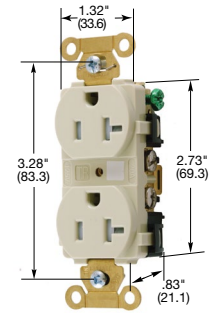

Straight Blade Devices

15 and 20 Ampere, 125 Volts

15A 125V
NEMA 5-15R
UL CSA
0.5 HP

20A 125V
NEMA 5-20R
UL CSA
1 HP

HBL® Extra Heavy Duty Max Tamper-Resistant Receptacles

Duplex	Color	Catalog Number	
Flush, nylon face, Tamper-Resistant, back and side wired.	Black	HBL5262BKTR	HBL5362BKTR
	Blue	HBL5262BLTR	HBL5362BLTR
	Brown	HBL5262TR	HBL5362TR
	Gray	HBL5262GYTR	HBL5362GYTR
	Ivory	HBL5262ITR	HBL5362ITR
	Light Almond	HBL5262LATR	HBL5362LATR
	Red	HBL5262RTR	HBL5362RTR
	White	HBL5262WTR	HBL5362WTR

HBL5362ITR

HBL5252

HBL5242

HBL5251

HBL2152

Dimensions in Inches (mm)

HBL® Extra Heavy Duty Max Compact Receptacles

Duplex	Color	Catalog Number	
Flush, nylon face, back and side wired.	Black	HBL5252BK	HBL5352BK
	Blue	—	HBL5352BL
	Brown	HBL5252	HBL5352
	Gray	HBL5252GY	HBL5352GY
	Ivory	HBL5252I	HBL5352I
	Red	HBL5252R	HBL5352R
	White	HBL5252W	HBL5352W
	On a 4 in. (101.6) round cover.	Brown	HBL5253
Flush, nylon face, side wired only.	Brown	HBL5242	HBL5342
	Gray	HBL5242GY	HBL5342GY
	Ivory	HBL5242I	HBL5342I
	White	HBL5242W	HBL5342W
Ring terminal connection.	Brown	HBL5242RT	HBL5342RT

Single

Flush, side wired only.	Brown	HBL5251	—
	Ivory	HBL5251I	—
Panel mount 1.75 in. (44.5) centers.	Brown	HBL5258	HBL5358
	Ivory	HBL5258I	—

Style Line® Decorator*

Flush, nylon face, back and side wired.	Black	HBL2152BK	HBL2162BK
	Brown	HBL2152	HBL2162
	Gray	HBL2152GY	HBL2162GY
	Ivory	HBL2152I	HBL2162I
	White	HBL2152WA	HBL2162WA
Isolated ground ^A .	Gray	—	IG2162GY
	Orange	IG2152	IG2162