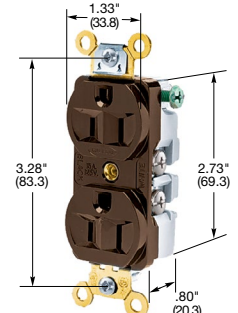

Straight Blade Devices

15 and 20 Ampere, 125 Volts

15A 125V
NEMA 5-15R
UL CSA
0.5 HP

20A 125V
NEMA 5-20R
UL CSA
1 HP

HBL® Extra Heavy Duty Max Tamper-Resistant Receptacles

Duplex	Color	Catalog Number	
Flush, nylon face, Tamper-Resistant, back and side wired.	Black	HBL5262BKTR	HBL5362BKTR
	Blue	HBL5262BLTR	HBL5362BLTR
	Brown	HBL5262TR	HBL5362TR
	Gray	HBL5262GYTR	HBL5362GYTR
	Ivory	HBL5262ITR	HBL5362ITR
	Light Almond	HBL5262LATR	HBL5362LATR
	Red	HBL5262RTR	HBL5362RTR
	White	HBL5262WTR	HBL5362WTR

HBL5362ITR

HBL5252

HBL5242

HBL5251

HBL2152

Dimensions in Inches (mm)

HBL® Extra Heavy Duty Max Compact Receptacles

Duplex	Color	Catalog Number	
Flush, nylon face, back and side wired.	Black	HBL5252BK	HBL5352BK
	Blue	—	HBL5352BL
	Brown	HBL5252	HBL5352
	Gray	HBL5252GY	HBL5352GY
	Ivory	HBL5252I	HBL5352I
	Red	HBL5252R	HBL5352R
	White	HBL5252W	HBL5352W
	On a 4 in. (101.6) round cover.	Brown	HBL5253
Flush, nylon face, side wired only.	Brown	HBL5242	HBL5342
	Gray	HBL5242GY	HBL5342GY
	Ivory	HBL5242I	HBL5342I
	White	HBL5242W	HBL5342W
Ring terminal connection.	Brown	HBL5242RT	HBL5342RT

Single

Flush, side wired only.	Brown	HBL5251	—
	Ivory	HBL5251I	—
Panel mount 1.75 in. (44.5) centers.	Brown	HBL5258	HBL5358
	Ivory	HBL5258I	—

Style Line® Decorator*

Flush, nylon face, back and side wired.	Black	HBL2152BK	HBL2162BK
	Brown	HBL2152	HBL2162
	Gray	HBL2152GY	HBL2162GY
	Ivory	HBL2152I	HBL2162I
	White	HBL2152WA	HBL2162WA
Isolated ground ^A .	Gray	—	IG2162GY
	Orange	IG2152	IG2162