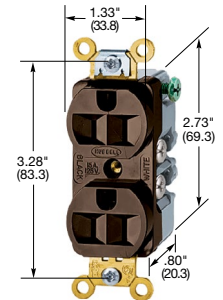

Straight Blade Devices

15 and 20 Ampere, 125 Volts

15A 125V
NEMA 5-15R
UL CSA
0.5 HP

20A 125V
NEMA 5-20R
UL CSA
1 HP

HBL® Extra Heavy Duty Max Tamper-Resistant Receptacles

Duplex	Color	Catalog Number	
Flush, nylon face, Tamper-Resistant, back and side wired.	Black	HBL5262BKTR	HBL5362BKTR
	Blue	HBL5262BLTR	HBL5362BLTR
	Brown	HBL5262TR	HBL5362TR
	Gray	HBL5262GYTR	HBL5362GYTR
	Ivory	HBL5262ITR	HBL5362ITR
	Light Almond	HBL5262LATR	HBL5362LATR
	Red	HBL5262RTR	HBL5362RTR
	White	HBL5262WTR	HBL5362WTR

HBL5362ITR

HBL5252

HBL5242

HBL5251

HBL2152

Dimensions in Inches (mm)

HBL® Extra Heavy Duty Max Compact Receptacles

Duplex	Color	Catalog Number	
Flush, nylon face, back and side wired.	Black	HBL5252BK	HBL5352BK
	Blue	—	HBL5352BL
	Brown	HBL5252	HBL5352
	Gray	HBL5252GY	HBL5352GY
	Ivory	HBL5252I	HBL5352I
	Red	HBL5252R	HBL5352R
	White	HBL5252W	HBL5352W
	On a 4 in. (101.6) round cover.	Brown	HBL5253
Flush, nylon face, side wired only.	Brown	HBL5242	HBL5342
	Gray	HBL5242GY	HBL5342GY
	Ivory	HBL5242I	HBL5342I
	White	HBL5242W	HBL5342W
Ring terminal connection.	Brown	HBL5242RT	HBL5342RT

Single

Flush, side wired only.	Brown	HBL5251	—
	Ivory	HBL5251I	—
Panel mount 1.75 in. (44.5) centers.	Brown	HBL5258	HBL5358
	Ivory	HBL5258I	—

Style Line® Decorator*

Flush, nylon face, back and side wired.	Black	HBL2152BK	HBL2162BK
	Brown	HBL2152	HBL2162
	Gray	HBL2152GY	HBL2162GY
	Ivory	HBL2152I	HBL2162I
	White	HBL2152WA	HBL2162WA
Isolated ground ^A .	Gray	—	IG2162GY
	Orange	IG2152	IG2162