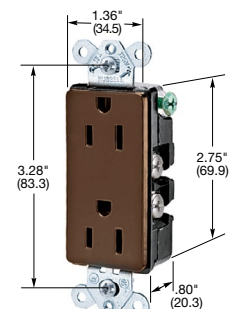

Straight Blade Devices

15 and 20 Ampere, 125 Volts

15A 125V
NEMA 5-15R
UL CSA
0.5 HP

20A 125V
NEMA 5-20R
UL CSA
1 HP

HBL® Extra Heavy Duty Max Tamper-Resistant Receptacles

Duplex	Color	Catalog Number	
Flush, nylon face, Tamper-Resistant, back and side wired.	Black	HBL5262BKTR	HBL5362BKTR
	Blue	HBL5262BLTR	HBL5362BLTR
	Brown	HBL5262TR	HBL5362TR
	Gray	HBL5262GYTR	HBL5362GYTR
	Ivory	HBL5262ITR	HBL5362ITR
	Light Almond	HBL5262LATR	HBL5362LATR
	Red	HBL5262RTR	HBL5362RTR
	White	HBL5262WTR	HBL5362WTR

HBL5362ITR

HBL5252

HBL5242

HBL5251

HBL2152

Dimensions in Inches (mm)

HBL® Extra Heavy Duty Max Compact Receptacles

Duplex	Color	Catalog Number	
Flush, nylon face, back and side wired.	Black	HBL5252BK	HBL5352BK
	Blue	—	HBL5352BL
	Brown	HBL5252	HBL5352
	Gray	HBL5252GY	HBL5352GY
	Ivory	HBL5252I	HBL5352I
	Red	HBL5252R	HBL5352R
	White	HBL5252W	HBL5352W
	On a 4 in. (101.6) round cover.	Brown	HBL5253
Flush, nylon face, side wired only.	Brown	HBL5242	HBL5342
	Gray	HBL5242GY	HBL5342GY
	Ivory	HBL5242I	HBL5342I
	White	HBL5242W	HBL5342W
Ring terminal connection.	Brown	HBL5242RT	HBL5342RT

Single

Flush, side wired only.	Brown	HBL5251	—
	Ivory	HBL5251I	—
Panel mount 1.75 in. (44.5) centers.	Brown	HBL5258	HBL5358
	Ivory	HBL5258I	—

Style Line® Decorator*

Flush, nylon face, back and side wired.	Black	HBL2152BK	HBL2162BK
	Brown	HBL2152	HBL2162
	Gray	HBL2152GY	HBL2162GY
	Ivory	HBL2152I	HBL2162I
	White	HBL2152WA	HBL2162WA
Isolated ground ^A .	Gray	—	IG2162GY
	Orange	IG2152	IG2162