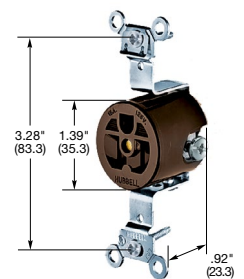

Straight Blade Devices

15 and 20 Ampere, 125 Volts

15A 125V
NEMA 5-15R
UL CSA
0.5 HP

20A 125V
NEMA 5-20R
UL CSA
1 HP

HBL® Extra Heavy Duty Max Tamper-Resistant Receptacles

Duplex	Color	Catalog Number	
Flush, nylon face, Tamper-Resistant, back and side wired.	Black	HBL5262BKTR	HBL5362BKTR
	Blue	HBL5262BLTR	HBL5362BLTR
	Brown	HBL5262TR	HBL5362TR
	Gray	HBL5262GYTR	HBL5362GYTR
	Ivory	HBL5262ITR	HBL5362ITR
	Light Almond	HBL5262LATR	HBL5362LATR
	Red	HBL5262RTR	HBL5362RTR
	White	HBL5262WTR	HBL5362WTR

HBL5362ITR

HBL5252

HBL5242

HBL5251

HBL2152

Dimensions in Inches (mm)

HBL® Extra Heavy Duty Max Compact Receptacles

Duplex	Color	Catalog Number	
Flush, nylon face, back and side wired.	Black	HBL5252BK	HBL5352BK
	Blue	—	HBL5352BL
	Brown	HBL5252	HBL5352
	Gray	HBL5252GY	HBL5352GY
	Ivory	HBL5252I	HBL5352I
	Red	HBL5252R	HBL5352R
	White	HBL5252W	HBL5352W
	On a 4 in. (101.6) round cover.	Brown	HBL5253
Flush, nylon face, side wired only.	Brown	HBL5242	HBL5342
	Gray	HBL5242GY	HBL5342GY
	Ivory	HBL5242I	HBL5342I
	White	HBL5242W	HBL5342W
Ring terminal connection.	Brown	HBL5242RT	HBL5342RT

Single

Flush, side wired only.	Brown	HBL5251	—
	Ivory	HBL5251I	—
Panel mount 1.75 in. (44.5) centers.	Brown	HBL5258	HBL5358
	Ivory	HBL5258I	—

Style Line® Decorator*

Flush, nylon face, back and side wired.	Black	HBL2152BK	HBL2162BK
	Brown	HBL2152	HBL2162
	Gray	HBL2152GY	HBL2162GY
	Ivory	HBL2152I	HBL2162I
	White	HBL2152WA	HBL2162WA
Isolated ground ^A .	Gray	—	IG2162GY
	Orange	IG2152	IG2162