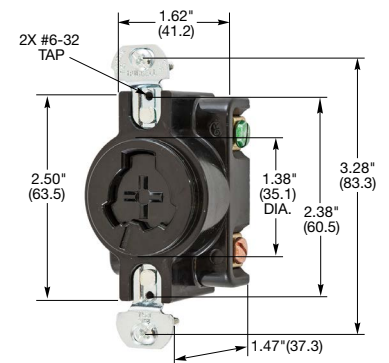

Twist-Lock® Devices

20 Amp, 125 Volts AC or DC, 10 Amp, 250 Volts DC, 480 Volts AC

Plug

Description	Cord Dia.	Catalog Number
Nylon housing, thermoset interior.	.320"-.660" (8.12-16.5)	HBL23005GB

IP30
SUITABILITY

HBL23005GB

Connector Body

Description	Cord Dia.	Catalog Number
Nylon housing, thermoset interior.	.320"-.660" (8.12-16.5)	HBL23002GB

HBL23002GB

Receptacle

Description	Catalog Number
Black phenolic, back wired.	HBL23000G

HBL23000G

Accessories

Weatherproof Covers

Description	Catalog Number
Gray polycarbonate for FS/FD box mounting, corrosion resistant. IP44 SUITABILITY.	HBL7423WO
Same as above except yellow.	HBL74CM23WO
Cast aluminum, lift cover for indoor use only.	HBL23007
Stainless steel 302/304, single receptacle wallplate.	SS7
Stainless steel 430, single receptacle wallplate.	SS7L