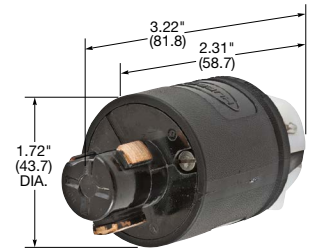

Twist-Lock® Devices

20 Amp, 125 Volts AC or DC, 10 Amp, 250 Volts DC, 480 Volts AC

Plug

Description	Cord Dia.	Catalog Number
Nylon housing, thermoset interior.	.320"-.660" (8.12-16.5)	HBL23005GB

IP30
SUITABILITY

HBL23005GB

Connector Body

Description	Cord Dia.	Catalog Number
Nylon housing, thermoset interior.	.320"-.660" (8.12-16.5)	HBL23002GB

HBL23002GB

Receptacle

Description	Catalog Number
Black phenolic, back wired.	HBL23000G

HBL23000G

Accessories

Weatherproof Covers

Description	Catalog Number
Gray polycarbonate for FS/FD box mounting, corrosion resistant. IP44 SUITABILITY.	HBL7423WO
Same as above except yellow.	HBL74CM23WO
Cast aluminum, lift cover for indoor use only.	HBL23007
Stainless steel 302/304, single receptacle wallplate.	SS7
Stainless steel 430, single receptacle wallplate.	SS7L