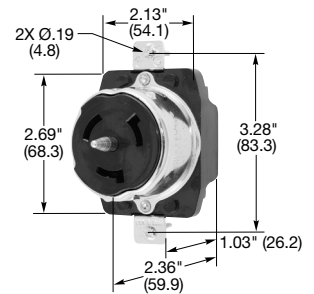

50 Amp, 125/250, 3Ø 250 Volts and 3Ø 480 Volts AC

IP20
SUITABILITY

50A
125/250V AC
UL/CSA

50A
3Ø 250V AC
UL/CSA

50A
3Ø 480V AC
UL/CSA

Plugs

Description	Cord Dia.	Catalog Number		
Nylon cover, thermoplastic polyester interior.	.830"-1.250" (21.08-31.75)	CS6365C	CS8365C	CS8165C

Note: See page B-60 for accessories.

CS6365C

Flanged Inlets

Description	Catalog Number		
Zinc plated steel casing, thermoset interior.	CS6375	CS8375	CS8175
Zinc plated steel casing, thermoset interior with lift cover.	CS6375M2	-	-
Gray Valox® housing and flange.	HBL6375S*	-	-

Note: *Type 3R, (Not shown).

CS6375

IP20
SUITABILITY

50A
125/250V AC
UL/CSA

50A
3Ø 250V AC
UL/CSA

50A
3Ø 480V AC
UL/CSA

Connector Bodies

Description	Cord Dia.	Catalog Number		
Nylon cover, thermoplastic polyester interior.	.830"-1.250" (21.08-31.75)	CS6364C	CS8364C	CS8164C
Insulgrip® Connector with conduit adapter. Capable of accepting metallic or non-metallic conduit fittings.	½" NPT Size	-	CS8364CA05	-
	¾" NPT Size	-	CS8364CA34	-
	1" NPT Size	-	CS8364CA10	-

Note: See page B-60 for accessories.

CS6375M2

Receptacles

Description	Catalog Number		
Black phenolic.	CS6369	CS8369	CS8169

Note: See page B-60 for accessories.

CS6364C

CS8364CA05

CS8364CA05
(Rear View)