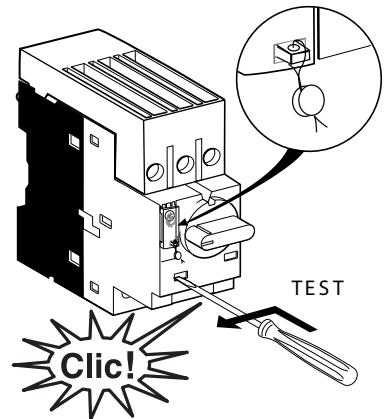

Manual self protected combination motor controller when used with adapter cat N° GV2GH7.

GV2GH7

GV - AN ...
GV - AD ...
GV - AM 11

GV-AM 11

GV2P●●H7

GV2P●●H7

! WARNING. HAZARDOUS VOLTAGE

Turn off all power supplying this equipment before working on it.
Failure to follow this instruction will result in death or serious injury.