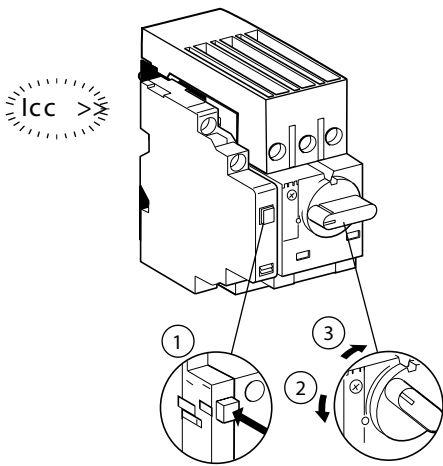

Manual self protected combination motor controller when used with adapter cat N° GV2GH7.

GV2GH7

GV - AN ...
GV - AD ...
GV - AM 11

GV-AM 11

GV2P●●H7

GV2P●●H7

! WARNING. HAZARDOUS VOLTAGE

Turn off all power supplying this equipment before working on it.
Failure to follow this instruction will result in death or serious injury.