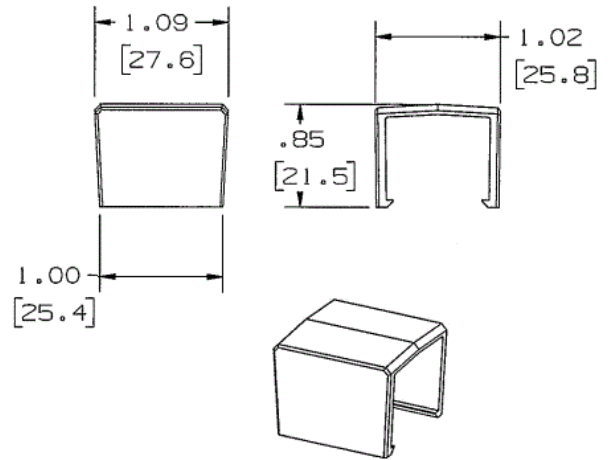

Raceway
Non-Metallic Raceway
PP1 PremiseTrak® (Latching) Splice Cover

HUBBELL

Features

- For covering potential openings where two lengths of raceway come together.

Ordering Information

Description	Color	UPC Number	Catalog Number
Splice Cover	Office White	783585090559	PP1SC

Listings

UL Listed
CSA Certified

Specifications

Height	0.85"
Width	1.02"
Length	1.09"

Online Resources

Customer Use Drawing
eCatalog
Installation Instructions

Dimensions in Inches (mm)

Hubbell Wiring Device-Kellems • Hubbell Incorporated (Delaware) • 40 Waterview Drive • Shelton, CT 06484