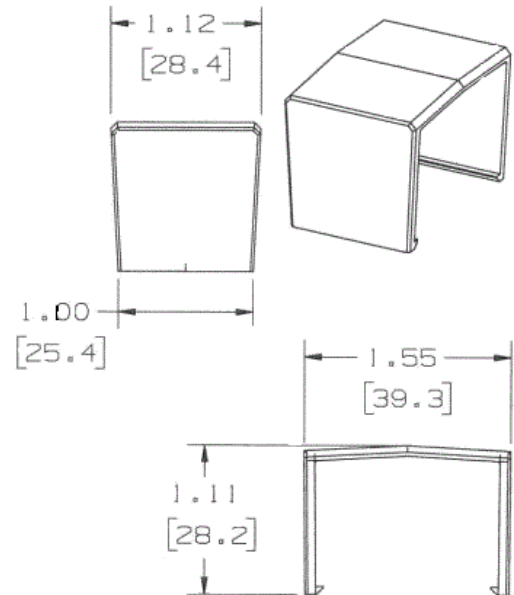

Raceway
Non-Metallic Raceway
PL1 LANTrak® (Latching) Slice Cover

HUBBELL

Features

- For covering potential openings where two lengths of raceway come together.

Ordering Information

Description	Color	UPC Number	Catalog Number
Slice Cover	Office White	783585090337	PL1SC

Listings

UL Listed
CSA Certified

Specifications

Height	1.11"
Width	1.55"
Length	1.12"

Online Resources

Customer Use Drawing
eCatalog
Installation Instructions

Dimensions in Inches (mm)

Hubbell Wiring Device-Kellems • Hubbell Incorporated (Delaware) • 40 Waterview Drive • Shelton, CT 06484