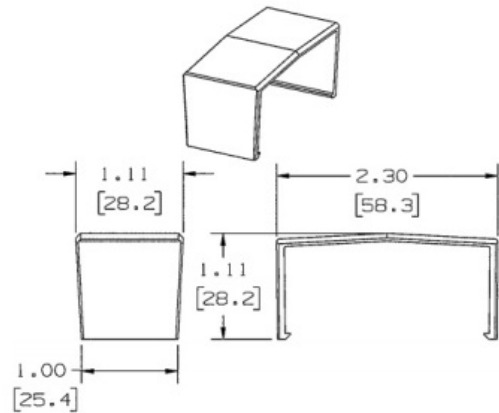

## Specifications

Height	1.11"
Width	2.30"
Length	1.11"

## Online Resources

Customer Use Drawing  
eCatalog  
Installation Instructions

Dimensions in Inches (mm)

Hubbell Wiring Device-Kellems • Hubbell Incorporated (Delaware) • 40 Waterview Drive • Shelton, CT 06484