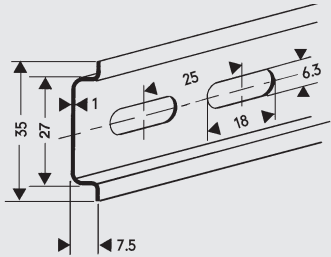

D I N R A I L

E-Rail offers a complete line of competitively priced DIN rail (DIN EN 50022, 50035, 50045). Manufactured to the level of quality you expect. These rails are available in either alluminum or cold rolled steel (electrolitically plated according to 2002/95 EC RoHS Directive.)

Toll-Free 888.222.9570 FAX 773.442.0135

www.dinmountingrail.com

111.011 2 Meter 35 x 7.5 MM Standard DIN Rail

111.103 1 Meter 35 x 7.5 MM Slotted DIN Rail
 111.013 2 Meter 35 x 7.5 MM Slotted DIN Rail
 111.037 2 Meter 35 x 7.5 MM Stainless Steel

111.023 2 Meter 35 x 7.5 MM Slotted DIN Rail

111.232 2 Meter 35 x 10 MM Slotted DIN Rail

111.021 2 Meter 35 x 15 MM Standard DIN Rail

111.142 1 Meter 35 x 15 MM Slotted DIN Rail
 111.025 2 Meter 35 x 15 MM Slotted DIN Rail

SPECIAL CUT RAIL AVAILABLE UPON REQUEST

E-Rail

ROHS

Top hole tapped (M6)
Side holes unthreaded.
Oblong mounting holes.

PART NUMBER	TYPE	DESCRIPTION	PACKAGE
100.116	BAB50	Angled Bracket 50 mm High	50
100.109	BAB78	Angled Bracket 78 mm High	50
100.201	BSB20	Straight Bracket 20 mm High	50
100.251	BSB25	Straight Bracket 25 mm High	50
100.310	BSB30	Straight Bracket 30 mm High	50
100.441	BSB40	Straight Bracket 40 mm High	50
100.501	BSB50	Straight Bracket 50 mm High	50
100.708	BSB70	Straight Bracket 70 mm High	50
100.904	BSB90	Straight Bracket 90 mm High	50