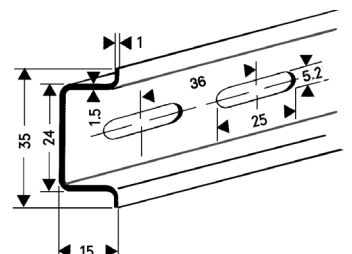

111.023 2 Meter 35 x 7.5 MM Slotted DIN Rail

111.232 2 Meter 35 x 10 MM Slotted DIN Rail

111.021 2 Meter 35 x 15 MM Standard DIN Rail

111.142 1 Meter 35 x 15 MM Slotted DIN Rail
 111.025 2 Meter 35 x 15 MM Slotted DIN Rail

111.243 2 Meter 35 x 15 MM Slotted DIN Rail

SPECIAL CUT RAIL AVAILABLE UPON REQUEST

111.033 1 Meter 35 x 7.5 MM Aluminum Slotted DIN Rail

111.044 1 Meter Aluminum High rise DIN Rail
 111.045 2 Meter Aluminum High rise DIN Rail

111.030 2 Meter 35 x 15 MM Heavy Duty DIN Rail

111.016 2 Meter 15 x 5 MM Standard DIN Rail

111.015 2 Meter 15 x 5 MM Slotted DIN Rail

111.001 2 Meter 32 x 15 MM Standard DIN Rail

111.005 2 Meter 32 x 15 MM Slotted DIN Rail

SPECIAL CUT RAIL AVAILABLE UPON REQUEST

E-Rail

ROHS

Top hole tapped (M6)
Side holes unthreaded.
Oblong mounting holes.

PART NUMBER	TYPE	DESCRIPTION	PACKAGE
100.116	BAB50	Angled Bracket 50 mm High	50
100.109	BAB78	Angled Bracket 78 mm High	50
100.201	BSB20	Straight Bracket 20 mm High	50
100.251	BSB25	Straight Bracket 25 mm High	50
100.310	BSB30	Straight Bracket 30 mm High	50
100.441	BSB40	Straight Bracket 40 mm High	50
100.501	BSB50	Straight Bracket 50 mm High	50
100.708	BSB70	Straight Bracket 70 mm High	50
100.904	BSB90	Straight Bracket 90 mm High	50