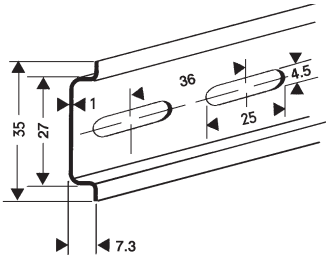

111.023 2 Meter 35 x 7.5 MM Slotted DIN Rail

111.232 2 Meter 35 x 10 MM Slotted DIN Rail

111.021 2 Meter 35 x 15 MM Standard DIN Rail

111.142 1 Meter 35 x 15 MM Slotted DIN Rail
 111.025 2 Meter 35 x 15 MM Slotted DIN Rail

111.243 2 Meter 35 x 15 MM Slotted DIN Rail

SPECIAL CUT RAIL AVAILABLE UPON REQUEST

111.033 1 Meter 35 x 7.5 MM Aluminum Slotted DIN Rail

111.044 1 Meter Aluminum High rise DIN Rail
 111.045 2 Meter Aluminum High rise DIN Rail

111.030 2 Meter 35 x 15 MM Heavy Duty DIN Rail

111.016 2 Meter 15 x 5 MM Standard DIN Rail

111.015 2 Meter 15 x 5 MM Slotted DIN Rail

111.001 2 Meter 32 x 15 MM Standard DIN Rail

111.005 2 Meter 32 x 15 MM Slotted DIN Rail

SPECIAL CUT RAIL AVAILABLE UPON REQUEST

E-Rail

ROHS

Top hole tapped (M6)
Side holes unthreaded.
Oblong mounting holes.

PART NUMBER	TYPE	DESCRIPTION	PACKAGE
100.116	BAB50	Angled Bracket 50 mm High	50
100.109	BAB78	Angled Bracket 78 mm High	50
100.201	BSB20	Straight Bracket 20 mm High	50
100.251	BSB25	Straight Bracket 25 mm High	50
100.310	BSB30	Straight Bracket 30 mm High	50
100.441	BSB40	Straight Bracket 40 mm High	50
100.501	BSB50	Straight Bracket 50 mm High	50
100.708	BSB70	Straight Bracket 70 mm High	50
100.904	BSB90	Straight Bracket 90 mm High	50