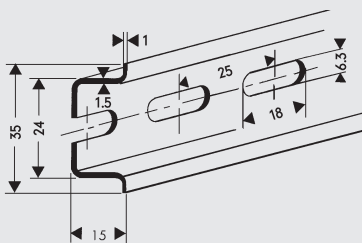

Toll-Free 888.222.9570 FAX 773.442.0135

www.dinmountingrail.com

111.011 2 Meter 35 x 7.5 MM Standard DIN Rail

111.103 1 Meter 35 x 7.5 MM Slotted DIN Rail
 111.013 2 Meter 35 x 7.5 MM Slotted DIN Rail
 111.037 2 Meter 35 x 7.5 MM Stainless Steel

111.023 2 Meter 35 x 7.5 MM Slotted DIN Rail

111.232 2 Meter 35 x 10 MM Slotted DIN Rail

111.021 2 Meter 35 x 15 MM Standard DIN Rail

111.142 1 Meter 35 x 15 MM Slotted DIN Rail
 111.025 2 Meter 35 x 15 MM Slotted DIN Rail

111.243 2 Meter 35 x 15 MM Slotted DIN Rail

SPECIAL CUT RAIL AVAILABLE UPON REQUEST

111.033 1 Meter 35 x 7.5 MM Aluminum Slotted DIN Rail

111.044 1 Meter Aluminum High rise DIN Rail
 111.045 2 Meter Aluminum High rise DIN Rail

SPECIAL CUT RAIL AVAILABLE UPON REQUEST

E-Rail

ROHS

Top hole tapped (M6)
Side holes unthreaded.
Oblong mounting holes.

PART NUMBER	TYPE	DESCRIPTION	PACKAGE
100.116	BAB50	Angled Bracket 50 mm High	50
100.109	BAB78	Angled Bracket 78 mm High	50
100.201	BSB20	Straight Bracket 20 mm High	50
100.251	BSB25	Straight Bracket 25 mm High	50
100.310	BSB30	Straight Bracket 30 mm High	50
100.441	BSB40	Straight Bracket 40 mm High	50
100.501	BSB50	Straight Bracket 50 mm High	50
100.708	BSB70	Straight Bracket 70 mm High	50
100.904	BSB90	Straight Bracket 90 mm High	50