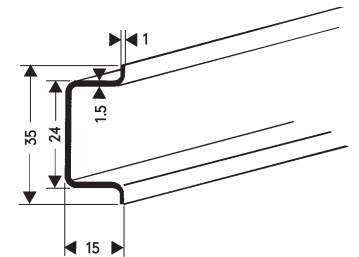

Toll-Free 888.222.9570 FAX 773.442.0135

www.dinmountingrail.com

111.011 2 Meter 35 x 7.5 MM Standard DIN Rail

111.103 1 Meter 35 x 7.5 MM Slotted DIN Rail
 111.013 2 Meter 35 x 7.5 MM Slotted DIN Rail
 111.037 2 Meter 35 x 7.5 MM Stainless Steel

111.023 2 Meter 35 x 7.5 MM Slotted DIN Rail

111.232 2 Meter 35 x 10 MM Slotted DIN Rail

111.021 2 Meter 35 x 15 MM Standard DIN Rail

111.142 1 Meter 35 x 15 MM Slotted DIN Rail
 111.025 2 Meter 35 x 15 MM Slotted DIN Rail

111.243 2 Meter 35 x 15 MM Slotted DIN Rail

SPECIAL CUT RAIL AVAILABLE UPON REQUEST

111.033 1 Meter 35 x 7.5 MM Aluminum Slotted DIN Rail

111.044 1 Meter Aluminum High rise DIN Rail
 111.045 2 Meter Aluminum High rise DIN Rail

SPECIAL CUT RAIL AVAILABLE UPON REQUEST

E-Rail

ROHS

Top hole tapped (M6)
Side holes unthreaded.
Oblong mounting holes.

PART NUMBER	TYPE	DESCRIPTION	PACKAGE
100.116	BAB50	Angled Bracket 50 mm High	50
100.109	BAB78	Angled Bracket 78 mm High	50
100.201	BSB20	Straight Bracket 20 mm High	50
100.251	BSB25	Straight Bracket 25 mm High	50
100.310	BSB30	Straight Bracket 30 mm High	50
100.441	BSB40	Straight Bracket 40 mm High	50
100.501	BSB50	Straight Bracket 50 mm High	50
100.708	BSB70	Straight Bracket 70 mm High	50
100.904	BSB90	Straight Bracket 90 mm High	50