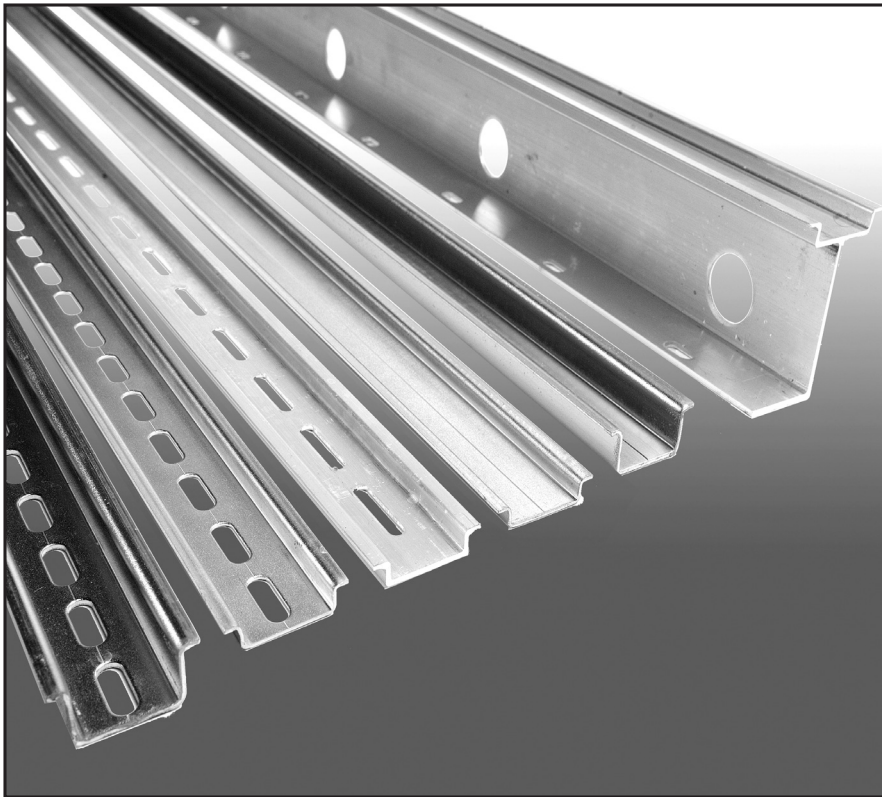

D I N R A I L

E-Rail offers a complete line of competitively priced DIN rail (DIN EN 50022, 50035, 50045). Manufactured to the level of quality you expect. These rails are available in either alluminum or cold rolled steel (electrolitically plated according to 2002/95 EC RoHS Directive.)

Toll-Free 888.222.9570 FAX 773.442.0135

www.dinmountingrail.com

111.011 2 Meter 35 x 7.5 MM Standard DIN Rail

111.103 1 Meter 35 x 7.5 MM Slotted DIN Rail
 111.013 2 Meter 35 x 7.5 MM Slotted DIN Rail
 111.037 2 Meter 35 x 7.5 MM Stainless Steel

111.023 2 Meter 35 x 7.5 MM Slotted DIN Rail

111.232 2 Meter 35 x 10 MM Slotted DIN Rail

111.021 2 Meter 35 x 15 MM Standard DIN Rail

111.142 1 Meter 35 x 15 MM Slotted DIN Rail
 111.025 2 Meter 35 x 15 MM Slotted DIN Rail

111.243 2 Meter 35 x 15 MM Slotted DIN Rail

SPECIAL CUT RAIL AVAILABLE UPON REQUEST

111.033 1 Meter 35 x 7.5 MM Aluminum Slotted DIN Rail

111.044 1 Meter Aluminum High rise DIN Rail
 111.045 2 Meter Aluminum High rise DIN Rail