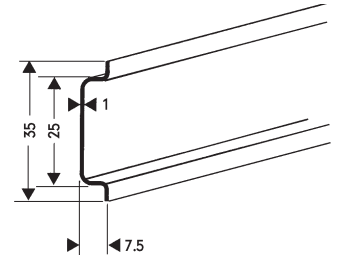

D I N R A I L

E-Rail offers a complete line of competitively priced DIN rail (DIN EN 50022, 50035, 50045). Manufactured to the level of quality you expect. These rails are available in either alluminum or cold rolled steel (electrolitically plated according to 2002/95 EC RoHS Directive.)

Toll-Free 888.222.9570 FAX 773.442.0135

www.dinmountingrail.com

111.011 2 Meter 35 x 7.5 MM Standard DIN Rail

111.103 1 Meter 35 x 7.5 MM Slotted DIN Rail
 111.013 2 Meter 35 x 7.5 MM Slotted DIN Rail
 111.037 2 Meter 35 x 7.5 MM Stainless Steel

111.023 2 Meter 35 x 7.5 MM Slotted DIN Rail

111.232 2 Meter 35 x 10 MM Slotted DIN Rail

111.021 2 Meter 35 x 15 MM Standard DIN Rail

111.142 1 Meter 35 x 15 MM Slotted DIN Rail
 111.025 2 Meter 35 x 15 MM Slotted DIN Rail

SPECIAL CUT RAIL AVAILABLE UPON REQUEST

E-Rail

ROHS

Top hole tapped (M6)
Side holes unthreaded.
Oblong mounting holes.

PART NUMBER	TYPE	DESCRIPTION	PACKAGE
100.116	BAB50	Angled Bracket 50 mm High	50
100.109	BAB78	Angled Bracket 78 mm High	50
100.201	BSB20	Straight Bracket 20 mm High	50
100.251	BSB25	Straight Bracket 25 mm High	50
100.310	BSB30	Straight Bracket 30 mm High	50
100.441	BSB40	Straight Bracket 40 mm High	50
100.501	BSB50	Straight Bracket 50 mm High	50
100.708	BSB70	Straight Bracket 70 mm High	50
100.904	BSB90	Straight Bracket 90 mm High	50