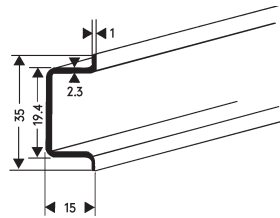

111.023 2 Meter 35 x 7.5 MM Slotted DIN Rail

111.232 2 Meter 35 x 10 MM Slotted DIN Rail

111.021 2 Meter 35 x 15 MM Standard DIN Rail

111.142 1 Meter 35 x 15 MM Slotted DIN Rail
 111.025 2 Meter 35 x 15 MM Slotted DIN Rail

111.243 2 Meter 35 x 15 MM Slotted DIN Rail

SPECIAL CUT RAIL AVAILABLE UPON REQUEST

111.033 1 Meter 35 x 7.5 MM Aluminum Slotted DIN Rail

111.044 1 Meter Aluminum High rise DIN Rail
 111.045 2 Meter Aluminum High rise DIN Rail

111.030 2 Meter 35 x 15 MM Heavy Duty DIN Rail

111.016 2 Meter 15 x 5 MM Standard DIN Rail

111.015 2 Meter 15 x 5 MM Slotted DIN Rail

111.001 2 Meter 32 x 15 MM Standard DIN Rail

111.005 2 Meter 32 x 15 MM Slotted DIN Rail

SPECIAL CUT RAIL AVAILABLE UPON REQUEST

E-Rail

ROHS

Top hole tapped (M6)
Side holes unthreaded.
Oblong mounting holes.

PART NUMBER	TYPE	DESCRIPTION	PACKAGE
100.116	BAB50	Angled Bracket 50 mm High	50
100.109	BAB78	Angled Bracket 78 mm High	50
100.201	BSB20	Straight Bracket 20 mm High	50
100.251	BSB25	Straight Bracket 25 mm High	50
100.310	BSB30	Straight Bracket 30 mm High	50
100.441	BSB40	Straight Bracket 40 mm High	50
100.501	BSB50	Straight Bracket 50 mm High	50
100.708	BSB70	Straight Bracket 70 mm High	50
100.904	BSB90	Straight Bracket 90 mm High	50