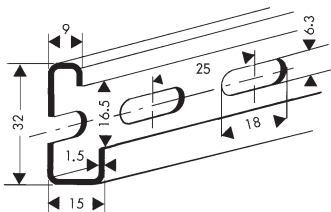

111.023 2 Meter 35 x 7.5 MM Slotted DIN Rail

111.232 2 Meter 35 x 10 MM Slotted DIN Rail

111.021 2 Meter 35 x 15 MM Standard DIN Rail

111.142 1 Meter 35 x 15 MM Slotted DIN Rail
 111.025 2 Meter 35 x 15 MM Slotted DIN Rail

111.243 2 Meter 35 x 15 MM Slotted DIN Rail

SPECIAL CUT RAIL AVAILABLE UPON REQUEST

111.033 1 Meter 35 x 7.5 MM Aluminum Slotted DIN Rail

111.044 1 Meter Aluminum High rise DIN Rail
 111.045 2 Meter Aluminum High rise DIN Rail

111.030 2 Meter 35 x 15 MM Heavy Duty DIN Rail

111.016 2 Meter 15 x 5 MM Standard DIN Rail

111.015 2 Meter 15 x 5 MM Slotted DIN Rail

111.001 2 Meter 32 x 15 MM Standard DIN Rail

111.005 2 Meter 32 x 15 MM Slotted DIN Rail

SPECIAL CUT RAIL AVAILABLE UPON REQUEST

E-Rail

ROHS

Top hole tapped (M6)
Side holes unthreaded.
Oblong mounting holes.

PART NUMBER	TYPE	DESCRIPTION	PACKAGE
100.116	BAB50	Angled Bracket 50 mm High	50
100.109	BAB78	Angled Bracket 78 mm High	50
100.201	BSB20	Straight Bracket 20 mm High	50
100.251	BSB25	Straight Bracket 25 mm High	50
100.310	BSB30	Straight Bracket 30 mm High	50
100.441	BSB40	Straight Bracket 40 mm High	50
100.501	BSB50	Straight Bracket 50 mm High	50
100.708	BSB70	Straight Bracket 70 mm High	50
100.904	BSB90	Straight Bracket 90 mm High	50