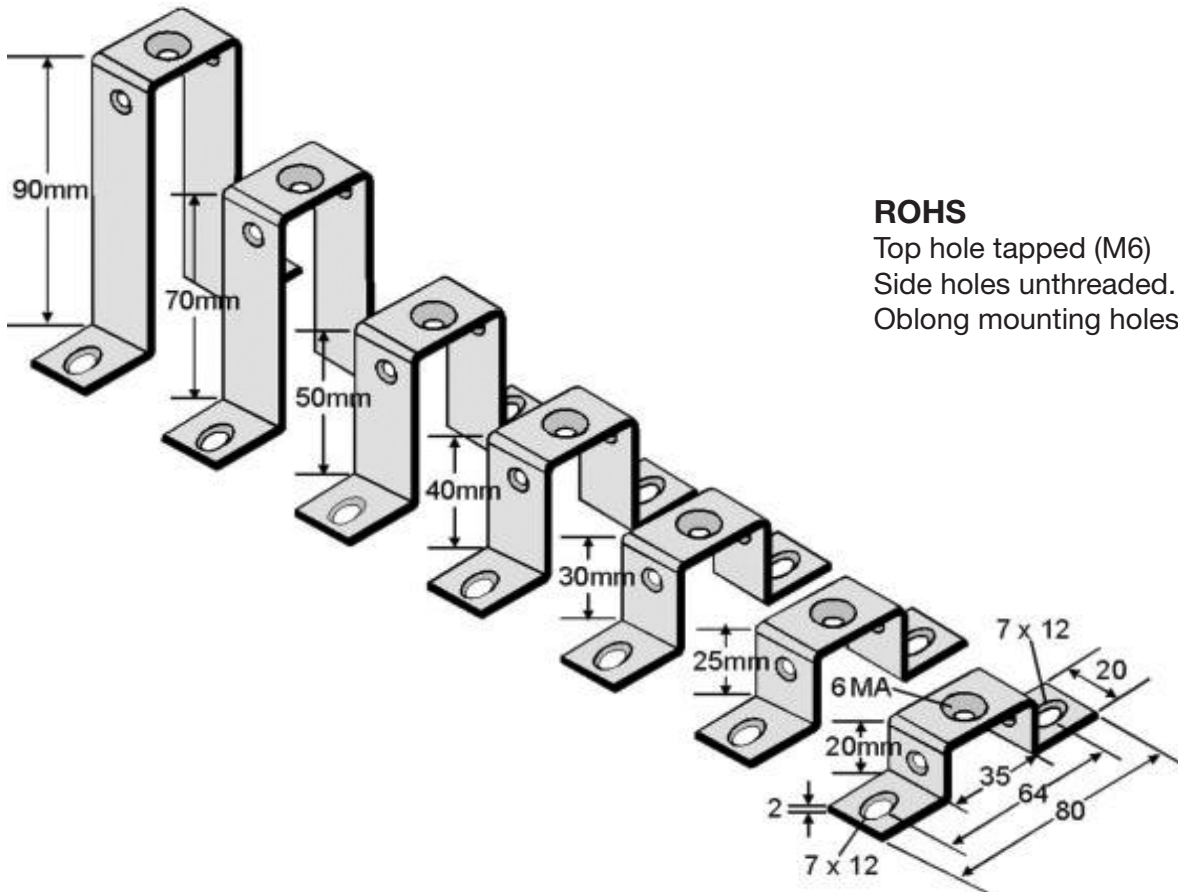

111.030 2 Meter 35 x 15 MM Heavy Duty DIN Rail

111.016 2 Meter 15 x 5 MM Standard DIN Rail

111.015 2 Meter 15 x 5 MM Slotted DIN Rail

111.001 2 Meter 32 x 15 MM Standard DIN Rail

111.005 2 Meter 32 x 15 MM Slotted DIN Rail

SPECIAL CUT RAIL AVAILABLE UPON REQUEST

E-Rail

ROHS

Top hole tapped (M6)
Side holes unthreaded.
Oblong mounting holes.

PART NUMBER	TYPE	DESCRIPTION	PACKAGE
100.116	BAB50	Angled Bracket 50 mm High	50
100.109	BAB78	Angled Bracket 78 mm High	50
100.201	BSB20	Straight Bracket 20 mm High	50
100.251	BSB25	Straight Bracket 25 mm High	50
100.310	BSB30	Straight Bracket 30 mm High	50
100.441	BSB40	Straight Bracket 40 mm High	50
100.501	BSB50	Straight Bracket 50 mm High	50
100.708	BSB70	Straight Bracket 70 mm High	50
100.904	BSB90	Straight Bracket 90 mm High	50