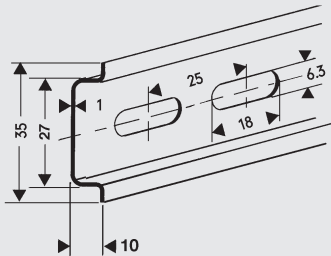

Toll-Free 888.222.9570 FAX 773.442.0135

www.dinmountingrail.com

111.011 2 Meter 35 x 7.5 MM Standard DIN Rail

111.103 1 Meter 35 x 7.5 MM Slotted DIN Rail
 111.013 2 Meter 35 x 7.5 MM Slotted DIN Rail
 111.037 2 Meter 35 x 7.5 MM Stainless Steel

111.023 2 Meter 35 x 7.5 MM Slotted DIN Rail

111.232 2 Meter 35 x 10 MM Slotted DIN Rail

111.021 2 Meter 35 x 15 MM Standard DIN Rail

111.142 1 Meter 35 x 15 MM Slotted DIN Rail
 111.025 2 Meter 35 x 15 MM Slotted DIN Rail

111.243 2 Meter 35 x 15 MM Slotted DIN Rail

SPECIAL CUT RAIL AVAILABLE UPON REQUEST

111.033 1 Meter 35 x 7.5 MM Aluminum Slotted DIN Rail

111.044 1 Meter Aluminum High rise DIN Rail
 111.045 2 Meter Aluminum High rise DIN Rail

SPECIAL CUT RAIL AVAILABLE UPON REQUEST

E-Rail

ROHS

Top hole tapped (M6)
Side holes unthreaded.
Oblong mounting holes.

PART NUMBER	TYPE	DESCRIPTION	PACKAGE
100.116	BAB50	Angled Bracket 50 mm High	50
100.109	BAB78	Angled Bracket 78 mm High	50
100.201	BSB20	Straight Bracket 20 mm High	50
100.251	BSB25	Straight Bracket 25 mm High	50
100.310	BSB30	Straight Bracket 30 mm High	50
100.441	BSB40	Straight Bracket 40 mm High	50
100.501	BSB50	Straight Bracket 50 mm High	50
100.708	BSB70	Straight Bracket 70 mm High	50
100.904	BSB90	Straight Bracket 90 mm High	50