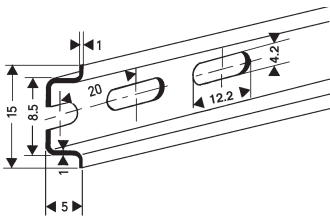

111.023 2 Meter 35 x 7.5 MM Slotted DIN Rail

111.232 2 Meter 35 x 10 MM Slotted DIN Rail

111.021 2 Meter 35 x 15 MM Standard DIN Rail

111.142 1 Meter 35 x 15 MM Slotted DIN Rail
 111.025 2 Meter 35 x 15 MM Slotted DIN Rail

111.243 2 Meter 35 x 15 MM Slotted DIN Rail

SPECIAL CUT RAIL AVAILABLE UPON REQUEST

111.033 1 Meter 35 x 7.5 MM Aluminum Slotted DIN Rail

111.044 1 Meter Aluminum High rise DIN Rail
 111.045 2 Meter Aluminum High rise DIN Rail

111.030 2 Meter 35 x 15 MM Heavy Duty DIN Rail

111.016 2 Meter 15 x 5 MM Standard DIN Rail

111.015 2 Meter 15 x 5 MM Slotted DIN Rail

111.001 2 Meter 32 x 15 MM Standard DIN Rail

111.005 2 Meter 32 x 15 MM Slotted DIN Rail

SPECIAL CUT RAIL AVAILABLE UPON REQUEST

E-Rail

ROHS

Top hole tapped (M6)
Side holes unthreaded.
Oblong mounting holes.

PART NUMBER	TYPE	DESCRIPTION	PACKAGE
100.116	BAB50	Angled Bracket 50 mm High	50
100.109	BAB78	Angled Bracket 78 mm High	50
100.201	BSB20	Straight Bracket 20 mm High	50
100.251	BSB25	Straight Bracket 25 mm High	50
100.310	BSB30	Straight Bracket 30 mm High	50
100.441	BSB40	Straight Bracket 40 mm High	50
100.501	BSB50	Straight Bracket 50 mm High	50
100.708	BSB70	Straight Bracket 70 mm High	50
100.904	BSB90	Straight Bracket 90 mm High	50