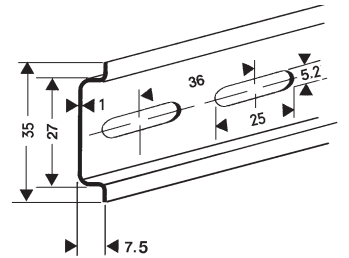

Toll-Free 888.222.9570 FAX 773.442.0135

www.dinmountingrail.com

111.011 2 Meter 35 x 7.5 MM Standard DIN Rail

111.103 1 Meter 35 x 7.5 MM Slotted DIN Rail
 111.013 2 Meter 35 x 7.5 MM Slotted DIN Rail
 111.037 2 Meter 35 x 7.5 MM Stainless Steel

111.023 2 Meter 35 x 7.5 MM Slotted DIN Rail

111.232 2 Meter 35 x 10 MM Slotted DIN Rail

111.021 2 Meter 35 x 15 MM Standard DIN Rail

111.142 1 Meter 35 x 15 MM Slotted DIN Rail
 111.025 2 Meter 35 x 15 MM Slotted DIN Rail

111.243 2 Meter 35 x 15 MM Slotted DIN Rail

SPECIAL CUT RAIL AVAILABLE UPON REQUEST

111.033 1 Meter 35 x 7.5 MM Aluminum Slotted DIN Rail

111.044 1 Meter Aluminum High rise DIN Rail
 111.045 2 Meter Aluminum High rise DIN Rail

SPECIAL CUT RAIL AVAILABLE UPON REQUEST

E-Rail

ROHS

Top hole tapped (M6)
Side holes unthreaded.
Oblong mounting holes.

PART NUMBER	TYPE	DESCRIPTION	PACKAGE
100.116	BAB50	Angled Bracket 50 mm High	50
100.109	BAB78	Angled Bracket 78 mm High	50
100.201	BSB20	Straight Bracket 20 mm High	50
100.251	BSB25	Straight Bracket 25 mm High	50
100.310	BSB30	Straight Bracket 30 mm High	50
100.441	BSB40	Straight Bracket 40 mm High	50
100.501	BSB50	Straight Bracket 50 mm High	50
100.708	BSB70	Straight Bracket 70 mm High	50
100.904	BSB90	Straight Bracket 90 mm High	50