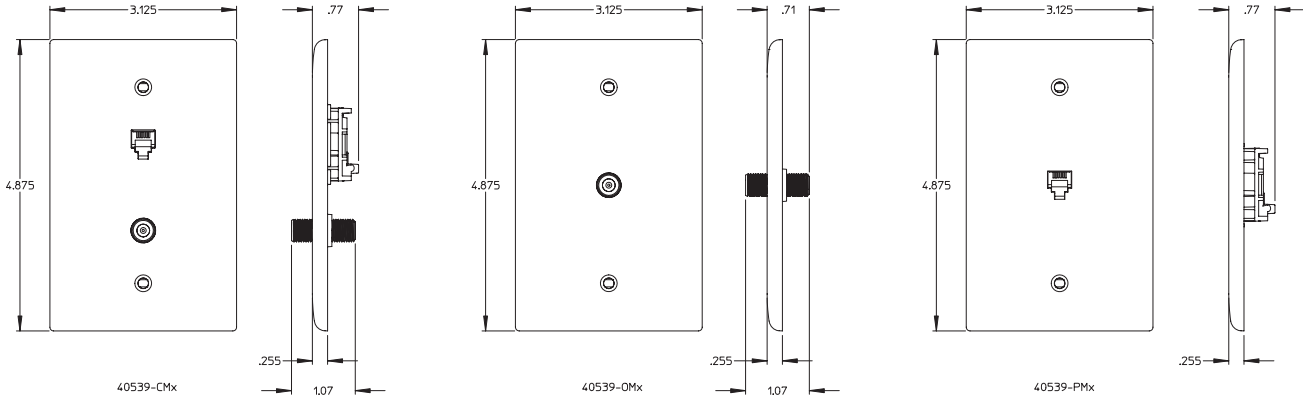

SPECIFICATION

The Midsize Single-Gang Wallplate shall meet all applicable standards: cULus listed and meet FCC part 68. It shall be constructed of high-impact, fire-retardant nylon. It shall be 3/8" larger than standard size wallplates, meeting 4.875" H x 3.125" W dimensional requirements. The wallplate shall be available with an F-Connector or with a 6P4C voice grade connector, or combination 6P4C voice grade connector with F-Connector. Each wallplate shall be available in ivory, white, light almond and brown. The manufacturer shall provide a one-year limited product warranty.

DESIGN CONSIDERATIONS

- 3/8" larger than standard size wallplates to conceal irregular wall openings
- Mounts to single-gang backboxes or four-square boxes with appropriate user-provided reducer
- Smooth finish matches Leviton's existing Midway Wallplates for a consistent look throughout the home or business
- Includes mounting hardware with color matched wallplate screws.
- Available as single-gang wallplate with coax outlet and an F-Connector
- Available as single-gang wallplate with 6P4C voice grade connector, and combination F-Connector with 6P4C voice grade connector

STANDARDS COMPLIANCE

Meets all applicable standards: cULus listed and meets FCC part 68.

PHYSICAL SPECIFICATIONS

Dimensions: See page 2
Color: White, light almond, ivory, brown
Materials: High-impact, fire-retardant nylon

COUNTRY OF ORIGIN

40539-CMx: US
40539-PMx: US
40539-OMx: Taiwan

WARRANTY INFORMATION

For a copy of Leviton product warranties, visit www.leviton.com/warranty.

ELECTRONIC FILES

For CAD files, typical specs, or technical drawings (.DXF, .DWG), visit www.leviton.com.