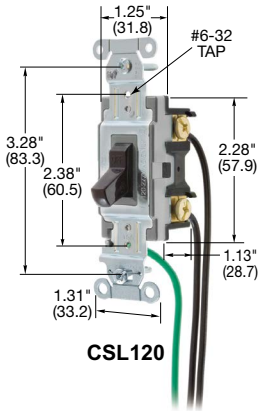

Pre-Wired/Leaded Toggle Spec. Grade Commercial Series, 15A, 120/277V AC - 8" #12 AWG THHN

Description	Toggle Color	Single Pole	Double Pole	Three Way	Four Way
Toggle, Nylon, Pre-wired leads.	Black	CSL115BK	CSL215BK	CSL315BK	CSL415BK
	Brown	CSL115	CSL215	CSL315	CSL415
	Gray	CSL115GY	CSL215GY	CSL315GY	CSL415GY
	Ivory	CSL115I	CSL215I	CSL315I	CSL415I
	Light Almond	CSL115LA	CSL215LA	CSL315LA	CSL415LA
	White	CSL115W	CSL215W	CSL315W	CSL415W

20A, 120/277V AC

Description	Toggle Color	Single Pole	Double Pole	Three Way	Four Way
Toggle, Nylon, Pre-wired leads.	Black	CSL120BK	CSL220BK	CSL320BK	CSL420BK
	Brown	CSL120	CSL220	CSL320	CSL420
	Gray	CSL120GY	CSL220GY	CSL320GY	CSL420GY
	Ivory	CSL120I	CSL220I	CSL320I	CSL420I
	Light Almond	CSL120LA	CSL220LA	CSL320LA	CSL420LA
	Red	CSL120R	CSL220R	CSL320R	CSL420R
	White	CSL120W	CSL220W	CSL320W	CSL420W

20A, 120/277V AC

Description	Rocker Color	Single Pole	Double Pole	Three Way	Four Way
Rocker, Polycarbonate, Pre-wired leads.	Black	DSL120BK	DSL220BK	DSL320BK	DSL420BK
	Brown	DSL120	DSL220	DSL320	DSL420
	Gray	DSL120GY	DSL220GY	DSL320GY	DSL420GY
	Ivory	DSL120I	DSL220I	DSL320I	DSL420I
	Light Almond	DSL120LA	DSL220LA	DSL320LA	DSL420LA
	White	DSL120W	DSL220W	DSL320W	DSL420W

20A, 120/277V AC

Description	Rocker Color	Single Pole	Double Pole	Three Way	Four Way
Rocker, back and side wired.	Black	DS120BK	DS220BK	DS320BK	DS420BK
	Brown	DS120	DS220B	DS320	DS420
	Gray	DS120GY	DS220GY	DS320GY	DS420GY
	Ivory	DS120I	DS220I	DS320I	DS420I
	Light Almond	DS120LA	DS220LA	DS320LA	DS420LA
	Red	DS120R	DS220R	DS320R	DS420R
	White	DS120W	DS220W	DS320W	DS420W