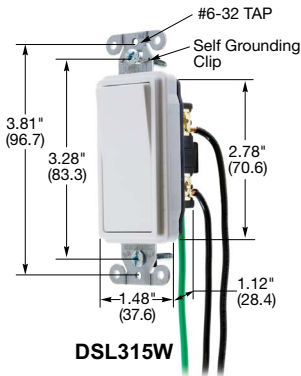

Pre-Wired/Leaded Decorator Spec. Grade Commercial Series, 15A, 120/277V AC - 8" #12 AWG THHN

Description	Rocker Color	Single Pole	Double Pole	Three Way	Four Way
Rocker, Polycarbonate, Pre-wired leads.	Black	DSL115BK	—	DSL315BK	—
	Brown	DSL115	—	DSL315	—
	Gray	DSL115GY	—	DSL315GY	—
	Ivory	DSL115I	—	DSL315I	—
	Light Almond	DSL115LA	—	DSL315LA	—
	White	DSL115W	—	DSL315W	—

20A, 120/277V AC

Description	Rocker Color	Single Pole	Double Pole	Three Way	Four Way
Rocker, Polycarbonate, Pre-wired leads.	Black	DSL120BK	DSL220BK	DSL320BK	DSL420BK
	Brown	DSL120	DSL220	DSL320	DSL420
	Gray	DSL120GY	DSL220GY	DSL320GY	DSL420GY
	Ivory	DSL120I	DSL220I	DSL320I	DSL420I
	Light Almond	DSL120LA	DSL220LA	DSL320LA	DSL420LA
	White	DSL120W	DSL220W	DSL320W	DSL420W

Note: See page D-15 for accessories and page D-16 for wallplates.
See page D-22 for technical information.