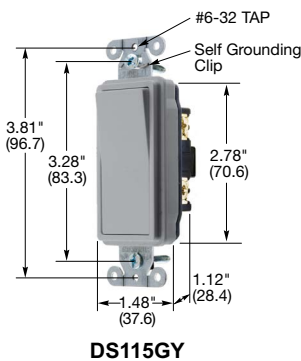

Style Line® Decorator Specification Grade Commercial Series, 15A, 120/277V AC

Description	Rocker Color	Single Pole	Double Pole	Three Way	Four Way
Rocker, back and side wired.	Black	DS115BK	—	DS315BK	—
	Brown	DS115	—	DS315	—
	Gray	DS115GY	—	DS315GY	—
	Ivory	DS115I	—	DS315I	—
	Light Almond	DS115LA	—	DS315LA	—
	White	DS115W	—	DS315W	—

20A, 120/277V AC

Description	Rocker Color	Single Pole	Double Pole	Three Way	Four Way
Rocker, back and side wired.	Black	DS120BK	DS220BK	DS320BK	DS420BK
	Brown	DS120	DS220B	DS320	DS420
	Gray	DS120GY	DS220GY	DS320GY	DS420GY
	Ivory	DS120I	DS220I	DS320I	DS420I
	Light Almond	DS120LA	DS220LA	DS320LA	DS420LA
	Red	DS120R	DS220R	DS320R	DS420R
	White	DS120W	DS220W	DS320W	DS420W

HP Conversion Chart

	120V	208V	240V	277V AC
15A	.5HP	1.5HP	2HP	2HP
20A	1HP	2HP	2HP	2HP

Dimensions in Inches (mm)