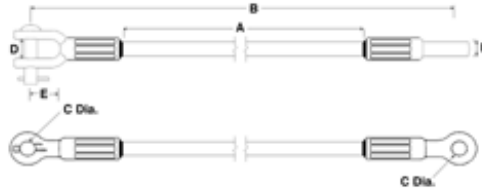

[Catalog Home](#)

Product Datasheet

CHANCE

GS16036CE -- Guy Strain

Guy Strain ; 16,000 lbs.; Clevis - Eye

Product Specifications

Product Type	Guy Strain
Strength Rating	16,000 lbs. (7258 kg)
End Fitting	Clevis - Eye
Hardware Included	Clevis pin, cotter key
Dimension A	36" (914 mm)
Dimension B	44" (1118 mm)
Dimension C	5/8" (16 mm)
Dimension D	.88" (22 mm)
Dimension E	1.38" (35 mm)
Material Type	Non-Standard
UPC Code	096359037095
Standard Package	1
Standard Package Unit	EA
Min Order Qty	10
Weight / Ea.	2.9 lbs