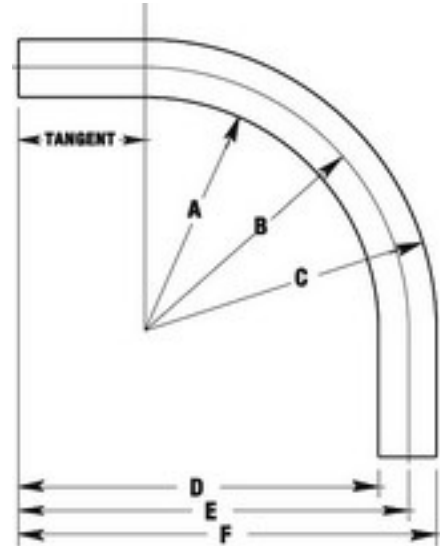

### Features

- 40 mil gray PVC exterior coating
- 2 mil red urethane interior coating
- 12 trade sizes from 1/2" through 6"
- Available in standard sizes 90°, 60°, 45°, 30° bends
- Color-coded thread protector caps for quick identification of conduit size

### General

Material:	STEEL
Exterior Finish:	A nominal .040 inch (40 mil) gray PVC coating
Interior Finish:	A nominal .002 inch (2 mil) red urethane
Thread Finish:	A red urethane coating over steel
Thread Protector Color:	Red

### Dimensions

Metric Size Designators	35
Nipple Length (Inches)	17-3/4
Diameter - External (Inches)	1.74
Diameter - Internal (Inches)	1.394
Radius A (Inches)	6.38
Radius B - Standard (Inches)	7.25
Radius C (Inches)	8.12
Offset D (Inches)	9.567
Offset E (Inches)	10.437
Offset F (Inches)	11.307
Tangent (Inches)	3.187