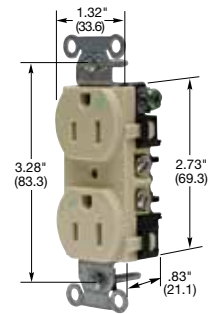

Straight Blade Devices

15 and 20 Ampere, 125 Volts

15A 125V
NEMA 5-15R
UL CSA
0.5 HP

20A 125V
NEMA 5-20R
UL CSA
1 HP

Commercial Specification Grade Receptacles Duplex

Description	Color	Catalog Number		
Smooth nylon face, duplex, back and side wired.	Almond	BR15AL	BR20AL	
	Black	BR15BLK	BR20BLK	
	Blue	BR15BL	BR20BL	
	Brown	BR15	BR20	
	Gray	BR15GRY	BR20GRY	
	Ivory	BR15I	BR20I	
	Light Almond	BR15LA	BR20LA	
	Office White	BR15OW	BR20OW	
	Red	BR15R	BR20R	
	White	BR15WHI	BR20WHI	
	Tamper-Resistant*, smooth nylon face, duplex, back and side wired.	Almond	BR15ALTR	BR20ALTR
Black		BR15BLKTR	BR20BLKTR	
Blue		BR15BLTR	BR20BLTR	
Brown		BR15TR	BR20TR	
Gray		BR15GRYTR	BR20GRYTR	
Ivory		BR15ITR	BR20ITR	
Light Almond		BR15LATR	BR20LATR	
Red		BR15RTR	BR20RTR	
White		BR15WHITR	BR20WHITR	
Weather Resistant, smooth nylon face, duplex, back and side wired.		Black	BR15BLKWR	BR20BLKWR
		Brown	BR15WR	BR20WR
	Gray	BR15GRYWR	BR20GRYWR	
	Ivory	BR15IWR	BR20IWR	
	Light Almond	BR15LAWR	BR20LAWR	
	White	BR15WHIWR	BR20WHIWR	
Weather and Tamper-Resistant*, smooth nylon face, duplex, back and side wired.	Black	BR15BLKWRTR	BR20BLKWRTR	
	Brown	BR15WRTR	BR20WRTR	
	Gray	BR15GRYWRTR	BR20GRYWRTR	
	Ivory	BR15IWRTR	BR20IWRTR	
	Light Almond	BR15LAWRTR	BR20LAWRTR	
	White	BR15WHIWRTR	BR20WHIWRTR	
Isolated ground ^A , smooth nylon face, duplex, side wired only.	Almond	IG15CRAL	IG20CRAL	
	Gray	IG15CRGRY	IG20CRGRY	
	Ivory	IG15CRI	IG20CRI	
	Light Almond	IG15CRLA	IG20CRLA	
	Orange	IG15CR	IG20CR	
	White	IG15CRWHI	IG20CRWHI	
Isolated ground ^A , Style Line [®] decorator*, smooth nylon face, duplex, back and side wired.	Almond	IG15DRAL	IG20DRAL	
	Gray	IG15DRGRY	IG20DRGRY	
	Ivory	IG15DRI	IG20DRI	
	Light Almond	IG15DRLA	IG20DRLA	
	Orange	IG15DR	IG20DR	
	White	-	IG20DRWHI	

BR15I

BR20TR

BR15IWR

BR20WRTR

IG20CR

Dimensions in Inches (mm)