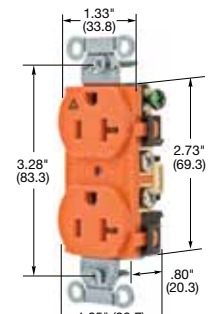

Straight Blade Devices

15 and 20 Ampere, 125 Volts

15A 125V
NEMA 5-15R
UL CSA
0.5 HP

20A 125V
NEMA 5-20R
UL CSA
1 HP

Commercial Specification Grade Receptacles Duplex

Description	Color	Catalog Number		
Smooth nylon face, duplex, back and side wired.	Almond	BR15AL	BR20AL	
	Black	BR15BLK	BR20BLK	
	Blue	BR15BL	BR20BL	
	Brown	BR15	BR20	
	Gray	BR15GRY	BR20GRY	
	Ivory	BR15I	BR20I	
	Light Almond	BR15LA	BR20LA	
	Office White	BR15OW	BR20OW	
	Red	BR15R	BR20R	
	White	BR15WHI	BR20WHI	
	Tamper-Resistant*, smooth nylon face, duplex, back and side wired.	Almond	BR15ALTR	BR20ALTR
Black		BR15BLKTR	BR20BLKTR	
Blue		BR15BLTR	BR20BLTR	
Brown		BR15TR	BR20TR	
Gray		BR15GRYTR	BR20GRYTR	
Ivory		BR15ITR	BR20ITR	
Light Almond		BR15LATR	BR20LATR	
Red		BR15RTR	BR20RTR	
White		BR15WHITR	BR20WHITR	
Weather Resistant, smooth nylon face, duplex, back and side wired.		Black	BR15BLKWR	BR20BLKWR
		Brown	BR15WR	BR20WR
	Gray	BR15GRYWR	BR20GRYWR	
	Ivory	BR15IWR	BR20IWR	
	Light Almond	BR15LAWR	BR20LAWR	
	White	BR15WHIWR	BR20WHIWR	
Weather and Tamper-Resistant*, smooth nylon face, duplex, back and side wired.	Black	BR15BLKWRTR	BR20BLKWRTR	
	Brown	BR15WRTR	BR20WRTR	
	Gray	BR15GRYWRTR	BR20GRYWRTR	
	Ivory	BR15IWRTR	BR20IWRTR	
	Light Almond	BR15LAWRTR	BR20LAWRTR	
	White	BR15WHIWRTR	BR20WHIWRTR	
Isolated ground ^A , smooth nylon face, duplex, side wired only.	Almond	IG15CRAL	IG20CRAL	
	Gray	IG15CRGRY	IG20CRGRY	
	Ivory	IG15CRI	IG20CRI	
	Light Almond	IG15CRLA	IG20CRLA	
	Orange	IG15CR	IG20CR	
	White	IG15CRWHI	IG20CRWHI	
Isolated ground ^A , Style Line [®] decorator*, smooth nylon face, duplex, back and side wired.	Almond	IG15DRAL	IG20DRAL	
	Gray	IG15DRGRY	IG20DRGRY	
	Ivory	IG15DRI	IG20DRI	
	Light Almond	IG15DRLA	IG20DRLA	
	Orange	IG15DR	IG20DR	
	White	-	IG20DRWHI	

BR15I

BR20TR

BR15IWR

BR20WRTR

IG20CR

Dimensions in Inches (mm)