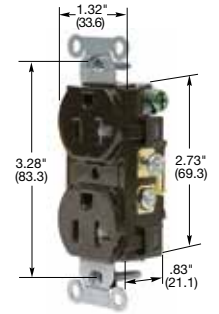

Straight Blade Devices

15 and 20 Ampere, 125 Volts

15A 125V
NEMA 5-15R
UL CSA
0.5 HP

20A 125V
NEMA 5-20R
UL CSA
1 HP

Commercial Specification Grade Receptacles Duplex

Description	Color	Catalog Number		
Smooth nylon face, duplex, back and side wired.	Almond	BR15AL	BR20AL	
	Black	BR15BLK	BR20BLK	
	Blue	BR15BL	BR20BL	
	Brown	BR15	BR20	
	Gray	BR15GRY	BR20GRY	
	Ivory	BR15I	BR20I	
	Light Almond	BR15LA	BR20LA	
	Office White	BR15OW	BR20OW	
	Red	BR15R	BR20R	
	White	BR15WHI	BR20WHI	
	Tamper-Resistant*, smooth nylon face, duplex, back and side wired.	Almond	BR15ALTR	BR20ALTR
Black		BR15BLKTR	BR20BLKTR	
Blue		BR15BLTR	BR20BLTR	
Brown		BR15TR	BR20TR	
Gray		BR15GRYTR	BR20GRYTR	
Ivory		BR15ITR	BR20ITR	
Light Almond		BR15LATR	BR20LATR	
Red		BR15RTR	BR20RTR	
White		BR15WHITR	BR20WHITR	
Weather Resistant, smooth nylon face, duplex, back and side wired.		Black	BR15BLKWR	BR20BLKWR
		Brown	BR15WR	BR20WR
	Gray	BR15GRYWR	BR20GRYWR	
	Ivory	BR15IWR	BR20IWR	
	Light Almond	BR15LAWR	BR20LAWR	
	White	BR15WHIWR	BR20WHIWR	
Weather and Tamper-Resistant*, smooth nylon face, duplex, back and side wired.	Black	BR15BLKWRTR	BR20BLKWRTR	
	Brown	BR15WRTR	BR20WRTR	
	Gray	BR15GRYWRTR	BR20GRYWRTR	
	Ivory	BR15IWRTR	BR20IWRTR	
	Light Almond	BR15LAWRTR	BR20LAWRTR	
	White	BR15WHIWRTR	BR20WHIWRTR	
Isolated ground^A, smooth nylon face, duplex, side wired only.	Almond	IG15CRAL	IG20CRAL	
	Gray	IG15CRGRY	IG20CRGRY	
	Ivory	IG15CRI	IG20CRI	
	Light Almond	IG15CRLA	IG20CRLA	
	Orange	IG15CR	IG20CR	
	White	IG15CRWHI	IG20CRWHI	
Isolated ground^A, Style Line® decorator*, smooth nylon face, duplex, back and side wired.	Almond	IG15DRAL	IG20DRAL	
	Gray	IG15DRGRY	IG20DRGRY	
	Ivory	IG15DRI	IG20DRI	
	Light Almond	IG15DRLA	IG20DRLA	
	Orange	IG15DR	IG20DR	
	White	-	IG20DRWHI