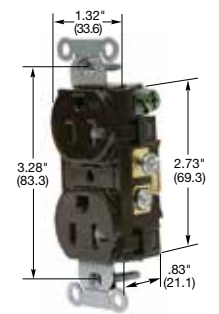

Straight Blade Devices

15 and 20 Ampere, 125 Volts

15A 125V
NEMA 5-15R
UL CSA
0.5 HP

20A 125V
NEMA 5-20R
UL CSA
1 HP

Commercial Specification Grade Receptacles Duplex

Description	Color	Catalog Number		
Smooth nylon face, duplex, back and side wired.	Almond	BR15AL	BR20AL	
	Black	BR15BLK	BR20BLK	
	Blue	BR15BL	BR20BL	
	Brown	BR15	BR20	
	Gray	BR15GRY	BR20GRY	
	Ivory	BR15I	BR20I	
	Light Almond	BR15LA	BR20LA	
	Office White	BR15OW	BR20OW	
	Red	BR15R	BR20R	
	White	BR15WHI	BR20WHI	
	Tamper-Resistant*, smooth nylon face, duplex, back and side wired.	Almond	BR15ALTR	BR20ALTR
Black		BR15BLKTR	BR20BLKTR	
Blue		BR15BLTR	BR20BLTR	
Brown		BR15TR	BR20TR	
Gray		BR15GRYTR	BR20GRYTR	
Ivory		BR15ITR	BR20ITR	
Light Almond		BR15LATR	BR20LATR	
Red		BR15RTR	BR20RTR	
White		BR15WHITR	BR20WHITR	
Weather Resistant, smooth nylon face, duplex, back and side wired.		Black	BR15BLKWR	BR20BLKWR
		Brown	BR15WR	BR20WR
	Gray	BR15GRYWR	BR20GRYWR	
	Ivory	BR15IWR	BR20IWR	
	Light Almond	BR15LAWR	BR20LAWR	
	White	BR15WHIWR	BR20WHIWR	
Weather and Tamper-Resistant*, smooth nylon face, duplex, back and side wired.	Black	BR15BLKWRTR	BR20BLKWRTR	
	Brown	BR15WRTR	BR20WRTR	
	Gray	BR15GRYWRTR	BR20GRYWRTR	
	Ivory	BR15IWRTR	BR20IWRTR	
	Light Almond	BR15LAWRTR	BR20LAWRTR	
	White	BR15WHIWRTR	BR20WHIWRTR	
Isolated ground ^A , smooth nylon face, duplex, side wired only.	Almond	IG15CRAL	IG20CRAL	
	Gray	IG15CRGRY	IG20CRGRY	
	Ivory	IG15CRI	IG20CRI	
	Light Almond	IG15CRLA	IG20CRLA	
	Orange	IG15CR	IG20CR	
	White	IG15CRWHI	IG20CRWHI	
Isolated ground ^A , Style Line [®] decorator*, smooth nylon face, duplex, back and side wired.	Almond	IG15DRAL	IG20DRAL	
	Gray	IG15DRGRY	IG20DRGRY	
	Ivory	IG15DRI	IG20DRI	
	Light Almond	IG15DRLA	IG20DRLA	
	Orange	IG15DR	IG20DR	
	White	-	IG20DRWHI	

BR15I

BR20TR

BR15IWR

BR20WRTR

IG20CR

Dimensions in Inches (mm)