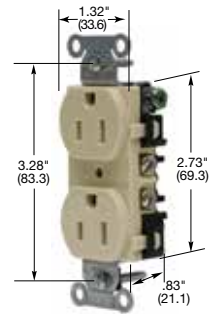

Straight Blade Devices

15 and 20 Ampere, 125 Volts

15A 125V
NEMA 5-15R
UL CSA
0.5 HP

20A 125V
NEMA 5-20R
UL CSA
1 HP

Commercial Specification Grade Receptacles Duplex

Description	Color	Catalog Number		
Smooth nylon face, duplex, back and side wired.	Almond	BR15AL	BR20AL	
	Black	BR15BLK	BR20BLK	
	Blue	BR15BL	BR20BL	
	Brown	BR15	BR20	
	Gray	BR15GRY	BR20GRY	
	Ivory	BR15I	BR20I	
	Light Almond	BR15LA	BR20LA	
	Office White	BR15OW	BR20OW	
	Red	BR15R	BR20R	
	White	BR15WHI	BR20WHI	
	Tamper-Resistant*, smooth nylon face, duplex, back and side wired.	Almond	BR15ALTR	BR20ALTR
Black		BR15BLKTR	BR20BLKTR	
Blue		BR15BLTR	BR20BLTR	
Brown		BR15TR	BR20TR	
Gray		BR15GRYTR	BR20GRYTR	
Ivory		BR15ITR	BR20ITR	
Light Almond		BR15LATR	BR20LATR	
Red		BR15RTR	BR20RTR	
White		BR15WHITR	BR20WHITR	
Weather Resistant, smooth nylon face, duplex, back and side wired.		Black	BR15BLKWR	BR20BLKWR
		Brown	BR15WR	BR20WR
	Gray	BR15GRYWR	BR20GRYWR	
	Ivory	BR15IWR	BR20IWR	
	Light Almond	BR15LAWR	BR20LAWR	
	White	BR15WHIWR	BR20WHIWR	
Weather and Tamper-Resistant*, smooth nylon face, duplex, back and side wired.	Black	BR15BLKWRTR	BR20BLKWRTR	
	Brown	BR15WRTR	BR20WRTR	
	Gray	BR15GRYWRTR	BR20GRYWRTR	
	Ivory	BR15IWRTR	BR20IWRTR	
	Light Almond	BR15LAWRTR	BR20LAWRTR	
	White	BR15WHIWRTR	BR20WHIWRTR	
Isolated ground ^A , smooth nylon face, duplex, side wired only.	Almond	IG15CRAL	IG20CRAL	
	Gray	IG15CRGRY	IG20CRGRY	
	Ivory	IG15CRI	IG20CRI	
	Light Almond	IG15CRLA	IG20CRLA	
	Orange	IG15CR	IG20CR	
	White	IG15CRWHI	IG20CRWHI	
Isolated ground ^A , Style Line [®] decorator*, smooth nylon face, duplex, back and side wired.	Almond	IG15DRAL	IG20DRAL	
	Gray	IG15DRGRY	IG20DRGRY	
	Ivory	IG15DRI	IG20DRI	
	Light Almond	IG15DRLA	IG20DRLA	
	Orange	IG15DR	IG20DR	
	White	-	IG20DRWHI	

BR15I

BR20TR

BR15IWR

BR20WRTR

IG20CR

Dimensions in Inches (mm)