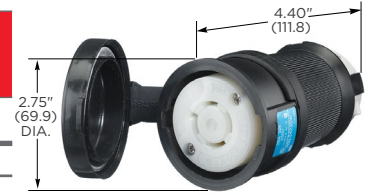

Connector Bodies

Watertight Safety-Shroud®

IP66 SUITABILITY UL Type 4X, 12

Description	Cord Dia.	Catalog Number		
Black Valox® housing, white Valox clamps.	.350"-1.150" (9-29)	HBL2413SW	HBL2423SW	HBL2433SW

HBL2423SW

Insulgrip®

IP20 SUITABILITY

Description	Cord Dia.	Catalog Number		
Black and white nylon.	.350"-1.150" (9-29)	HBL2413	HBL2423	HBL2433
Black and white nylon, spring termination.	.350"-1.150" (9-29)	HBL2413ST	HBL2423ST	HBL2433ST
Spring termination, all black.	.350"-1.150" (9-29)	HBL2413STBK	—	—
Corrosion resistant, yellow nylon.	.350"-1.150" (9-29)	HBL24CM13	HBL24CM23	HBL24CM33
All black nylon.	.350"-1.150" (9-29)	HBL2413BK	—	—

Note: See page C-54 for accessories.

Safety-Shroud® Twist-Lock®

IP20 SUITABILITY

Description	Catalog Number		
Gray Valox angle housing, one gang, back wired.	HBL2410AR	HBL2420AR	HBL2430AR
Gray Valox surface mounting, one gang, back wired.	HBL2410SR	HBL2420SR	HBL2430SR
Gray Valox semi-flush, two gang, back wired.	HBL2410SR2	HBL2420SR2	HBL2430SR2

HBL2420SW

Single Flush Receptacles

IP20 SUITABILITY

Description	Catalog Number		
Black nylon face, back and side wired.	HBL2410	HBL2420	HBL2430
Black and white nylon, spring termination.	HBL2410ST	HBL2420ST	HBL2430ST
Isolated ground, orange nylon face, back and side wired.	IG2410	IG2420	—
Isolated ground, spring termination.	—	IG2420ST	—
Ring terminal connection.	HBL2410RT	HBL2420RT	—