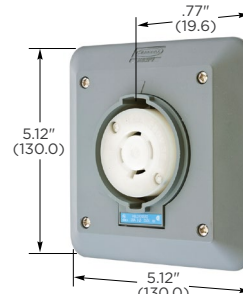

Note: See page C-52 for accessories.

HBL2430ST

HBL2416

HBL2410

HBL2420SR2

HBL2420SR

Valox® is a trademark of SABIC Innovative Plastics, acquired from General Electric Company.

Dimensions in Inches (mm)