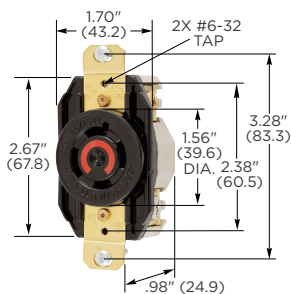

20 Amp, 125/250, 3Ø 250 and 3Ø 480 Volts AC 3 Pole, 4 Wire, Grounding

20A 125/250V AC NEMA L14-20R 2 (1) HP	20A 3Ø 250V AC NEMA L15-20R 3 HP	20A 3Ø 480V AC NEMA L16-20R 5 HP

Connector Bodies

Watertight Safety-Shroud®

IP66 SUITABILITY UL Type 4X, 12

Description	Cord Dia.	Catalog Number		
Black Valox® housing, white Valox clamps.	.350"-1.150" (9-29)	HBL2413SW	HBL2423SW	HBL2433SW

Insulgrip®

IP20 SUITABILITY

Description	Cord Dia.	Catalog Number		
Black and white nylon.	.350"-1.150" (9-29)	HBL2413	HBL2423	HBL2433
Black and white nylon, spring termination.	.350"-1.150" (9-29)	HBL2413ST	HBL2423ST	HBL2433ST
Spring termination, all black.	.350"-1.150" (9-29)	HBL2413STBK	—	—
Corrosion resistant, yellow nylon.	.350"-1.150" (9-29)	HBL24CM13	HBL24CM23	HBL24CM33
All black nylon.	.350"-1.150" (9-29)	HBL2413BK	—	—

Note: See pages C-52 and C-53 for accessories.

Receptacles

Watertight Safety-Shroud

IP66 SUITABILITY UL Type 4X, 12

Description	Catalog Number		
Gray Valox housing and flange, back wired.	HBL2410SW	HBL2420SW	HBL2430SW

Note: See page C-54 for accessories.

Safety-Shroud® Twist-Lock®

IP20 SUITABILITY

Description	Catalog Number		
Gray Valox angle housing, one gang, back wired.	HBL2410AR	HBL2420AR	HBL2430AR
Gray Valox surface mounting, one gang, back wired.	HBL2410SR	HBL2420SR	HBL2430SR
Gray Valox semi-flush, two gang, back wired.	HBL2410SR2	HBL2420SR2	HBL2430SR2

Single Flush Receptacles

IP20 SUITABILITY

Description	Catalog Number		
Black nylon face, back and side wired.	HBL2410	HBL2420	HBL2430
Black and white nylon, spring termination.	HBL2410ST	HBL2420ST	HBL2430ST
Isolated ground, orange nylon face, back and side wired.	IG2410	IG2420	—
Isolated ground, spring termination.	—	IG2420ST	—
Ring terminal connection.	HBL2410RT	HBL2420RT	—