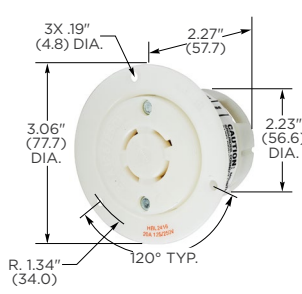

20 Amp, 125/250, 3Ø 250 and 3Ø 480 Volts AC 3 Pole, 4 Wire, Grounding

20A 125/250V AC NEMA L14-20R 2 (1) HP	20A 3Ø 250V AC NEMA L15-20R 3 HP	20A 3Ø 480V AC NEMA L16-20R 5 HP

Connector Bodies

Watertight Safety-Shroud®

IP66 SUITABILITY UL Type 4X, 12

Description	Cord Dia.	Catalog Number		
Black Valox® housing, white Valox clamps.	.350"-1.150" (9-29)	HBL2413SW	HBL2423SW	HBL2433SW

Insulgrip®

IP20 SUITABILITY

Description	Cord Dia.	Catalog Number		
Black and white nylon.	.350"-1.150" (9-29)	HBL2413	HBL2423	HBL2433
Black and white nylon, spring termination.	.350"-1.150" (9-29)	HBL2413ST	HBL2423ST	HBL2433ST
Spring termination, all black.	.350"-1.150" (9-29)	HBL2413STBK	—	—
Corrosion resistant, yellow nylon.	.350"-1.150" (9-29)	HBL24CM13	HBL24CM23	HBL24CM33
All black nylon.	.350"-1.150" (9-29)	HBL2413BK	—	—

Note: See pages C-52 and C-53 for accessories.

Receptacles

Watertight Safety-Shroud

IP66 SUITABILITY UL Type 4X, 12

Description	Catalog Number		
Gray Valox housing and flange, back wired.	HBL2410SW	HBL2420SW	HBL2430SW

Note: See page C-54 for accessories.

Safety-Shroud® Twist-Lock®

IP20 SUITABILITY

Description	Catalog Number		
Gray Valox angle housing, one gang, back wired.	HBL2410AR	HBL2420AR	HBL2430AR
Gray Valox surface mounting, one gang, back wired.	HBL2410SR	HBL2420SR	HBL2430SR
Gray Valox semi-flush, two gang, back wired.	HBL2410SR2	HBL2420SR2	HBL2430SR2

Single Flush Receptacles

IP20 SUITABILITY

Description	Catalog Number		
Black nylon face, back and side wired.	HBL2410	HBL2420	HBL2430
Black and white nylon, spring termination.	HBL2410ST	HBL2420ST	HBL2430ST
Isolated ground, orange nylon face, back and side wired.	IG2410	IG2420	—
Isolated ground, spring termination.	—	IG2420ST	—
Ring terminal connection.	HBL2410RT	HBL2420RT	—