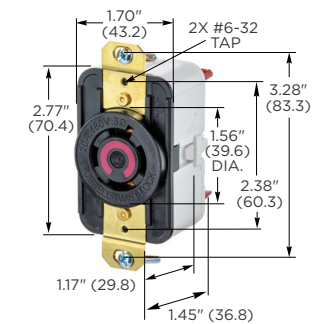

20 Amp, 125/250, 3Ø 250 and 3Ø 480 Volts AC 3 Pole, 4 Wire, Grounding

20A 125/250V AC NEMA L14-20R 2 (1) HP	20A 3Ø 250V AC NEMA L15-20R 3 HP	20A 3Ø 480V AC NEMA L16-20R 5 HP

Connector Bodies

Watertight Safety-Shroud®

IP66 SUITABILITY UL Type 4X, 12

Description	Cord Dia.	Catalog Number		
Black Valox® housing, white Valox clamps.	.350"-1.150" (9-29)	HBL2413SW	HBL2423SW	HBL2433SW

Insulgrip®

IP20 SUITABILITY

Description	Cord Dia.	Catalog Number		
Black and white nylon.	.350"-1.150" (9-29)	HBL2413	HBL2423	HBL2433
Black and white nylon, spring termination.	.350"-1.150" (9-29)	HBL2413ST	HBL2423ST	HBL2433ST
Spring termination, all black.	.350"-1.150" (9-29)	HBL2413STBK	—	—
Corrosion resistant, yellow nylon.	.350"-1.150" (9-29)	HBL24CM13	HBL24CM23	HBL24CM33
All black nylon.	.350"-1.150" (9-29)	HBL2413BK	—	—

Note: See pages C-52 and C-53 for accessories.

Receptacles

Watertight Safety-Shroud

IP66 SUITABILITY UL Type 4X, 12

Description	Catalog Number		
Gray Valox housing and flange, back wired.	HBL2410SW	HBL2420SW	HBL2430SW

Note: See page C-54 for accessories.

Safety-Shroud® Twist-Lock®

IP20 SUITABILITY

Description	Catalog Number		
Gray Valox angle housing, one gang, back wired.	HBL2410AR	HBL2420AR	HBL2430AR
Gray Valox surface mounting, one gang, back wired.	HBL2410SR	HBL2420SR	HBL2430SR
Gray Valox semi-flush, two gang, back wired.	HBL2410SR2	HBL2420SR2	HBL2430SR2

Single Flush Receptacles

IP20 SUITABILITY

Description	Catalog Number		
Black nylon face, back and side wired.	HBL2410	HBL2420	HBL2430
Black and white nylon, spring termination.	HBL2410ST	HBL2420ST	HBL2430ST
Isolated ground, orange nylon face, back and side wired.	IG2410	IG2420	—
Isolated ground, spring termination.	—	IG2420ST	—
Ring terminal connection.	HBL2410RT	HBL2420RT	—