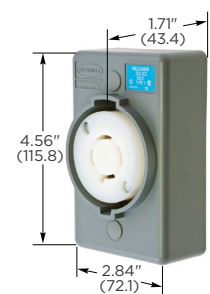

Note: See page C-52 for accessories.

HBL2430ST

HBL2416

HBL2410

HBL2420SR2

HBL2420SR

Valox® is a trademark of SABIC Innovative Plastics, acquired from General Electric Company.

Dimensions in Inches (mm)