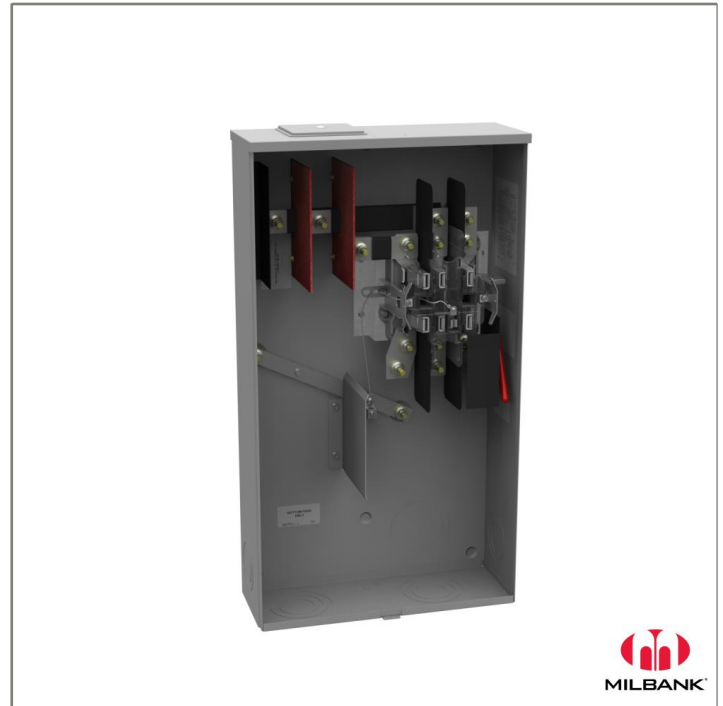

Catalog Number: U2120-X  
Item Description: 320A 7T RL SWY STUD HD  
UPC Code: 784572134669

Brand Name: Milbank  
Type: Ringless Meter Socket  
Application: Meter Socket  
Standard: UL Listed  
Voltage Rating: 600 Volts Alternating Current  
Amperage Rating: 320 Continuous Ampere  
Phase: 3 Phase  
Frequency Rating: 60 Hertz  
Number Of Cutouts: 0  
Cable Entry: Overhead and Underground, Side Wireway  
Terminal: 3/8 Inch Stud Line Side and 3/8 Inch Stud Load Side  
Mounting: Surface Mount  
Enclosure: Type 3R, G90 Galvanized Steel with Powder Coat Finish

Additional Specifications: Number of Jaws:7 Terminal  
Hub Opening and Closing Plates:Large Closing Plate  
Hub Opening and Closing Plates:Large Closing Plate  
Hub Opening and Closing Plates:Large Closing Plate  
Hub Opening and Closing Plates:Large Closing Plate  
Hub Opening and Closing Plates:Large Closing Plate