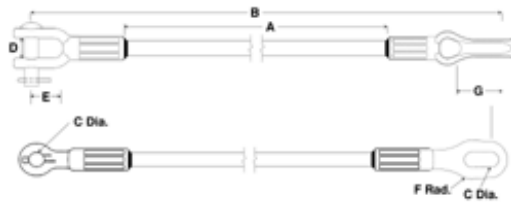

[Catalog Home](#)

Product Datasheet

CHANCE

GS16030CP -- Guy Strain

Guy Strain ; 16,000 lbs.; Clevis - Thimble-Eye

Product Specifications

Product Type	Guy Strain
Strength Rating	16,000 lbs. (7258 kg)
End Fitting	Clevis - Thimble-Eye
Hardware Included	Clevis pin, cotter key
Dimension A	30" (762 mm)
Dimension B	72" (965 mm)
Dimension C	5/8" (16 mm)
Dimension D	.88" (22 mm)
Dimension E	1.38" (35 mm)
Dimension F	.75" (19 mm)
Dimension G	1.6" (41 mm)
Material Type	Non-Standard
UPC Code	096359037033
Standard Package	1
Standard Package Unit	EA
Min Order Qty	10
Weight / Ea.	3.3 lbs