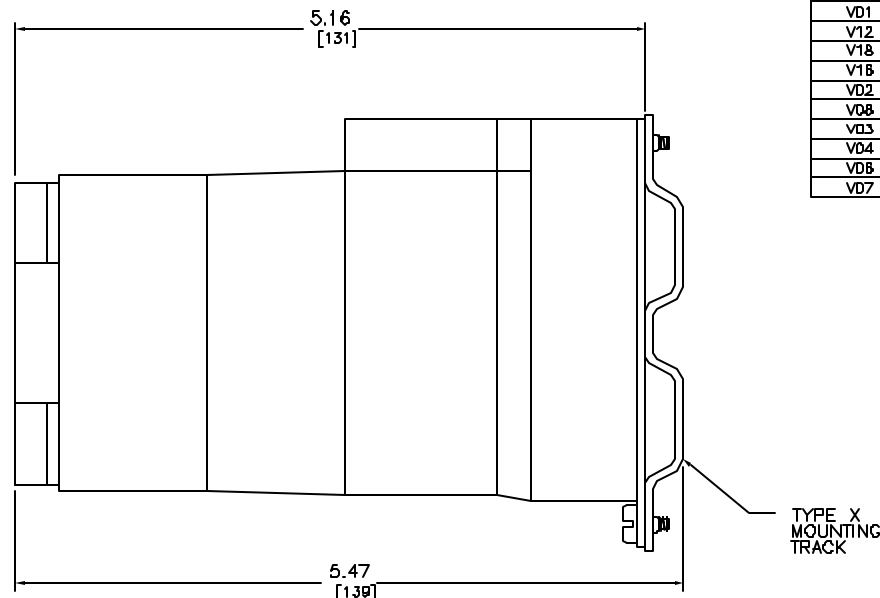

Catalog Number: 8501-X0(1)(2)  
 Ratings: 600V, 10A  
 UL File/CCN: E78403/NKCR  
 CSA File/Class: LR80905/3211 03  
 Meets Standards: -  
 Weight: 2.3 lbs  
 Wire Size: #12-#18 AWG  
 Terminal torque: 9-11 LB/IN  
 Mounting Hwd.: (2) #8-32 SCREWS, TYPE X MOUNTING TRACK

DUAL DIMENSIONS: INCHES  
 MILLIMETERS

AC CONTROL RELAY (8 POLE)  
 CLASS 8501 TYPE X0(1X2)

DWG# E0700701-01  
 NO.