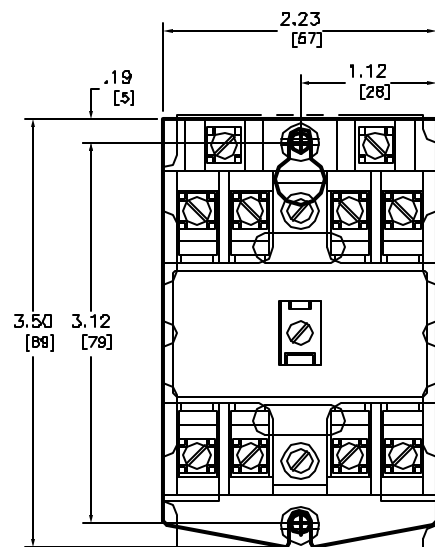

Catalog Number: 8501-X0(1)(2)  
 Ratings: 600V, 10A  
 UL File/CCN: E78403/NKCR  
 CSA File/Class: LR80905/3211 03  
 Meets Standards: -  
 Weight: 2.3 lbs  
 Wire Size: #12-#18 AWG  
 Terminal torque: 9-11 LB/IN  
 Mounting Hwd.: (2) #8-32 SCREWS, TYPE X MOUNTING TRACK

DUAL DIMENSIONS: INCHES  
 MILLIMETERS

AC CONTROL RELAY (8 POLE)  
 CLASS 8501 TYPE X0(1X2)

DWG# E0700701-01  
 NO.