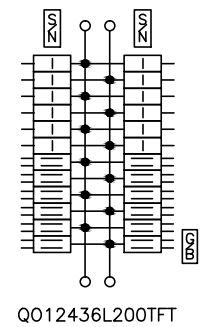

KNOCKOUTS							
SYMBOL	A	B	C	D	E	F	G
IN	.50	.75	1.00	1.25	1.50	2.00	2.50
MM	13	19	25	32	38	51	64

DUAL DIMENSIONS: INCHES
MILLIMETERS

CATALOG NUMBER	MAXIMUM SYSTEM VOLTAGE	MAINS AMPERE RATING	SPACES	MAXIMUM NUMBER OF SINGLE POLE CIRCUITS	MAIN WIRE SIZE AWG AL/CU
QO12436L200TFT	120/240VAC 1Ø 3W	200	24	36	#4-250
QO12436M200TFT		200	24	36	
QO140L200G		200	40	40	
QO132M150		150	32	32	
QO140M200		200	40	40	
QO140M200C		200	40	40	
QO14060L200G		200	40	60	
QO14060M200		200	40	60	

NOTES:

UL LISTED - FILE E-6294
 NEUTRALS - INSULATED GROUNDABLE.
 LOAD CENTERS WITH "TFT" IN CATALOG NUMBER SUFFIX INCLUDE
 AN INSTALLED EQUIPMENT GROUND BAR AND FEED THRU LUGS.

QO LOAD CENTERS
 GENERAL PURPOSE NEMA TYPE 1 ENCLOSURE
 INDOOR