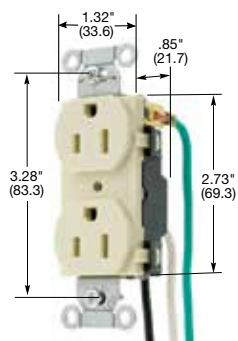

CR15IP1

Commercial Specification Grade Receptacles

Duplex

Description	Color	Catalog Number	
Smooth nylon face, duplex, side wired only.	Almond	CR15AL	CR20AL
	Black	CR15BLK	CR20BLK
	Brown	CR15	CR20
	Gray	CR15GRY	CR20GRY
	Ivory	CR15I	CR20I
	Light Almond	CR15LA	CR20LA
	Office White	CR15OW	CR20OW
	White	CR15WHI	CR20WHI
Tamper-Resistant*, smooth nylon face, duplex, side wired only.	Almond	CR15ALTR	CR20ALTR
	Black	CR15BLKTR	CR20BLKTR
	Brown	CR15TR	CR20TR
	Gray	CR15GRYTR	CR20GRYTR
	Ivory	CR15ITR	CR20ITR
	Light Almond	CR15LATR	CR20LATR
	White	CR15WHITR	CR20WHITR
Finder groove, nylon face, duplex, side wired only.	Almond	CRF15AL	CRF20AL
	Black	-	CRF20BLK
	Brown	CRF15	CRF20
	Gray	CRF15GRY	CRF20GRY
	Ivory	CRF15I	CRF20I
	Light Almond	CRF15LA	CRF20LA
	Office White	CRF15OW	CRF20OW
	White	CRF15WHI	CRF20WHI
Pre-wired receptacles, smooth nylon face, duplex, side wired only, self-grounding, 8" solid wire leads.	Black	CR15BLKP1	CR20BLKP1
	Brown	CR15P1	CR20P1
	Gray	CR15GRYP1	CR20GRYP1
	Ivory	CR15IP1	CR20IP1
	Light Almond	CR15LAP1	CR20LAP1
	White	CR15WHIP1	CR20WHIP1
Pre-wired receptacles, smooth nylon face, duplex, side wired only, self-grounding, 8" stranded wire leads.	Black	CR15BLKP2	CR20BLKP2
	Brown	CR15P2	CR20P2
	Gray	CR15GRYP2	CR20GRYP2
	Ivory	CR15IP2	CR20IP2
	Light Almond	CR15LAP2	CR20LAP2
	White	CR15WHIP2	CR20WHIP2
Pre-wired receptacles, Tamper-Resistant*, smooth nylon face, duplex, side wired only, self-grounding, 8" solid wire leads.	Black	CR15BLKTRP1	CR20BLKTRP1
	Brown	CR15TRP1	CR20TRP1
	Gray	CR15GRYTRP1	CR20GRYTRP1
	Ivory	CR15ITRP1	CR20ITRP1
	Light Almond	CR15LATRP1	CR20LATRP1
	White	CR15WHITRP1	CR20WHITRP1
Pre-wired receptacles, Tamper-Resistant*, smooth nylon face, duplex, side wired only, self-grounding, 8" stranded wire leads.	Black	CR15BLKTRP2	CR20BLKTRP2
	Brown	CR15TRP2	CR20TRP2
	Gray	CR15GRYTRP2	CR20GRYTRP2
	Ivory	CR15ITRP2	CR20ITRP2
	Light Almond	CR15LATRP2	CR20LATRP2
	White	CR15WHITRP2	CR20WHITRP2

Note: *Tamper-resistant devices are not Fed. Spec. Listed.
See page A-47 for accessories.
See page Tech-10 for Tamper-Resistant descriptions.
See section O for wallplates.

Dimensions in Inches (mm)