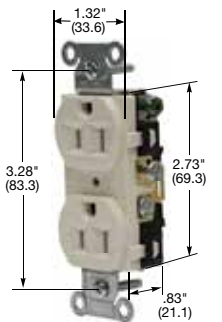

15A 125V
NEMA 5-15R
UL CSA
0.5 HP

20A 125V
NEMA 5-20R
UL CSA
1 HP

CRF15LA

Commercial Specification Grade Receptacles

Duplex