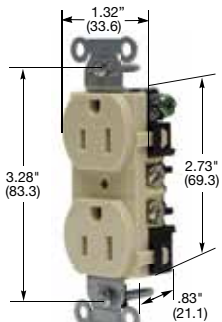

15A 125V
NEMA 5-15R
UL CSA
0.5 HP

20A 125V
NEMA 5-20R
UL CSA
1 HP

CR15I