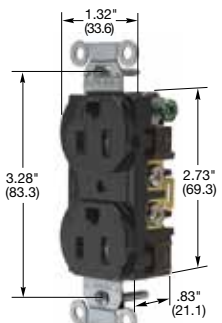

15A 125V
NEMA 5-15R
UL CSA
0.5 HP

20A 125V
NEMA 5-20R
UL CSA
1 HP

CR15TR

Commercial Specification Grade Receptacles

Duplex