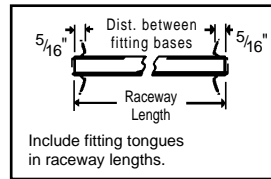

### For Proper Installation:

MADE IN U.S.A.

Listed 368B

QTY. 1  
BLANK EXTENSION  
BOX  
**V5760**  
IVORY

The Wiremold Company®  
Electrical Division  
West Hartford Connecticut

Kirkick®  
Box & Mach.  
Paid. in U.S.A.  
& Canada