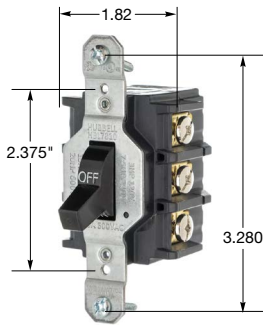

Switched Disconnects and Enclosures

HBL7810

HBL1389

HBL13R13

HBL1379

HBL13R23

HBL13R89

HBL13S33D

30A 600V AC Manual Motor Controllers, Double Pole

Description	Catalog Number
30A, double pole, single throw, AC manual motor controller, black nylon handle, side and back wired.	HBL7832
30A, double pole, single throw, AC manual motor controller, black nylon handle, short toggle.	HBL7832S
HBL7832D in HBL1390 Type 1 enclosure with non-metallic cover, ½ in. and ¾ in. knockouts on top, bottom and back of steel frame.	HBL1392
HBL7832D in HBL1370 metal Type 1 enclosure.	HBL1372
HBL7832D in NEMA 3R non-metallic enclosure.	HBL13R22
HBL7832D in HBL13R90 metal Type 3R enclosure.	HBL13R92
HBL7832D in NEMA 3R flip-lid enclosure.	HBL13R12

Note: See page F-21 for technical information.

30A 600V AC Manual Motor Controllers, Three Pole

Description	Catalog Number
30A, three pole, single throw, AC manual motor controller, black nylon handle, side and back wired.	HBL7810
30A, three pole, single throw, AC manual motor controller, black nylon handle, short toggle.	HBL7810S
HBL7810D in HBL1390 Type 1 enclosure with non-metallic cover, ½ in. and ¾ in. knockouts on top, bottom and back of steel frame.	HBL1389
HBL7810D in HBL1370 metal Type 1 enclosure.	HBL1379
HBL7810D in NEMA 3R non-metallic enclosure.	HBL13R23
HBL7810D in HBL13R90 metal Type 3R enclosure.	HBL13R89
HBL7810D in NEMA 3R flip-lid enclosure.	HBL13R13
30A, 600V, three pole, rotary controller in NEMA 4X stainless steel enclosure.	HBL13S33D
30A, 600V, three pole, rotary controller in NEMA 4X non-metallic enclosure.	HBL13X33D