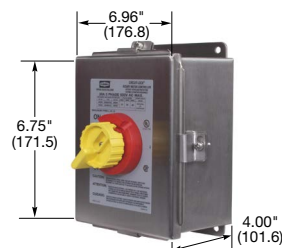

Switched Disconnects and Enclosures

HBL7810

HBL1389

HBL13R13

HBL1379

HBL13R23

HBL13R89

HBL13S33D

30A 600V AC Manual Motor Controllers, Double Pole

Description	Catalog Number
30A, double pole, single throw, AC manual motor controller, black nylon handle, side and back wired.	HBL7832
30A, double pole, single throw, AC manual motor controller, black nylon handle, short toggle.	HBL7832S
HBL7832D in HBL1390 Type 1 enclosure with non-metallic cover, ½ in. and ¾ in. knockouts on top, bottom and back of steel frame.	HBL1392
HBL7832D in HBL1370 metal Type 1 enclosure.	HBL1372
HBL7832D in NEMA 3R non-metallic enclosure.	HBL13R22
HBL7832D in HBL13R90 metal Type 3R enclosure.	HBL13R92
HBL7832D in NEMA 3R flip-lid enclosure.	HBL13R12

Note: See page F-21 for technical information.

30A 600V AC Manual Motor Controllers, Three Pole

Description	Catalog Number
30A, three pole, single throw, AC manual motor controller, black nylon handle, side and back wired.	HBL7810
30A, three pole, single throw, AC manual motor controller, black nylon handle, short toggle.	HBL7810S
HBL7810D in HBL1390 Type 1 enclosure with non-metallic cover, ½ in. and ¾ in. knockouts on top, bottom and back of steel frame.	HBL1389
HBL7810D in HBL1370 metal Type 1 enclosure.	HBL1379
HBL7810D in NEMA 3R non-metallic enclosure.	HBL13R23
HBL7810D in HBL13R90 metal Type 3R enclosure.	HBL13R89
HBL7810D in NEMA 3R flip-lid enclosure.	HBL13R13
30A, 600V, three pole, rotary controller in NEMA 4X stainless steel enclosure.	HBL13S33D
30A, 600V, three pole, rotary controller in NEMA 4X non-metallic enclosure.	HBL13X33D