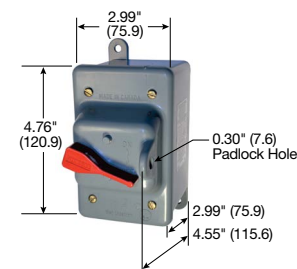

Switched Disconnects and Enclosures

HBL7810

HBL1389

HBL13R13

HBL1379

HBL13R23

HBL13R89

HBL13S33D

30A 600V AC Manual Motor Controllers, Double Pole

Description	Catalog Number
30A, double pole, single throw, AC manual motor controller, black nylon handle, side and back wired.	HBL7832
30A, double pole, single throw, AC manual motor controller, black nylon handle, short toggle.	HBL7832S
HBL7832D in HBL1390 Type 1 enclosure with non-metallic cover, ½ in. and ¾ in. knockouts on top, bottom and back of steel frame.	HBL1392
HBL7832D in HBL1370 metal Type 1 enclosure.	HBL1372
HBL7832D in NEMA 3R non-metallic enclosure.	HBL13R22
HBL7832D in HBL13R90 metal Type 3R enclosure.	HBL13R92
HBL7832D in NEMA 3R flip-lid enclosure.	HBL13R12

Note: See page F-21 for technical information.

30A 600V AC Manual Motor Controllers, Three Pole

Description	Catalog Number
30A, three pole, single throw, AC manual motor controller, black nylon handle, side and back wired.	HBL7810
30A, three pole, single throw, AC manual motor controller, black nylon handle, short toggle.	HBL7810S
HBL7810D in HBL1390 Type 1 enclosure with non-metallic cover, ½ in. and ¾ in. knockouts on top, bottom and back of steel frame.	HBL1389
HBL7810D in HBL1370 metal Type 1 enclosure.	HBL1379
HBL7810D in NEMA 3R non-metallic enclosure.	HBL13R23
HBL7810D in HBL13R90 metal Type 3R enclosure.	HBL13R89
HBL7810D in NEMA 3R flip-lid enclosure.	HBL13R13
30A, 600V, three pole, rotary controller in NEMA 4X stainless steel enclosure.	HBL13S33D
30A, 600V, three pole, rotary controller in NEMA 4X non-metallic enclosure.	HBL13X33D