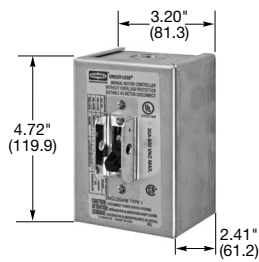

Switched Disconnects and Enclosures

HBL7810

HBL1389

HBL13R13

HBL1379

HBL13R23

HBL13R89

HBL13S33D

30A 600V AC Manual Motor Controllers, Double Pole

Description	Catalog Number
30A, double pole, single throw, AC manual motor controller, black nylon handle, side and back wired.	HBL7832
30A, double pole, single throw, AC manual motor controller, black nylon handle, short toggle.	HBL7832S
HBL7832D in HBL1390 Type 1 enclosure with non-metallic cover, ½ in. and ¾ in. knockouts on top, bottom and back of steel frame.	HBL1392
HBL7832D in HBL1370 metal Type 1 enclosure.	HBL1372
HBL7832D in NEMA 3R non-metallic enclosure.	HBL13R22
HBL7832D in HBL13R90 metal Type 3R enclosure.	HBL13R92
HBL7832D in NEMA 3R flip-lid enclosure.	HBL13R12

Note: See page F-21 for technical information.

30A 600V AC Manual Motor Controllers, Three Pole

Description	Catalog Number
30A, three pole, single throw, AC manual motor controller, black nylon handle, side and back wired.	HBL7810
30A, three pole, single throw, AC manual motor controller, black nylon handle, short toggle.	HBL7810S
HBL7810D in HBL1390 Type 1 enclosure with non-metallic cover, ½ in. and ¾ in. knockouts on top, bottom and back of steel frame.	HBL1389
HBL7810D in HBL1370 metal Type 1 enclosure.	HBL1379
HBL7810D in NEMA 3R non-metallic enclosure.	HBL13R23
HBL7810D in HBL13R90 metal Type 3R enclosure.	HBL13R89
HBL7810D in NEMA 3R flip-lid enclosure.	HBL13R13
30A, 600V, three pole, rotary controller in NEMA 4X stainless steel enclosure.	HBL13S33D
30A, 600V, three pole, rotary controller in NEMA 4X non-metallic enclosure.	HBL13X33D

Dimensions in Inches (mm)