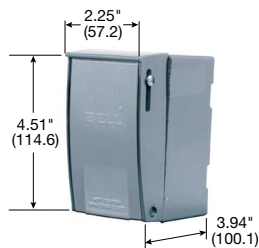

Switched Disconnects and Enclosures

HBL13R13

30A 600V AC Manual Motor Controllers, Double Pole

Description	Catalog Number
30A, double pole, single throw, AC manual motor controller, black nylon handle, side and back wired.	HBL7832
30A, double pole, single throw, AC manual motor controller, black nylon handle, short toggle.	HBL7832S
HBL7832D in HBL1390 Type 1 enclosure with non-metallic cover, ½ in. and ¾ in. knockouts on top, bottom and back of steel frame.	HBL1392
HBL7832D in HBL1370 metal Type 1 enclosure.	HBL1372
HBL7832D in NEMA 3R non-metallic enclosure.	HBL13R22
HBL7832D in HBL13R90 metal Type 3R enclosure.	HBL13R92
HBL7832D in NEMA 3R flip-lid enclosure.	HBL13R12

Note: See page F-21 for technical information.

30A 600V AC Manual Motor Controllers, Three Pole

Description	Catalog Number
30A, three pole, single throw, AC manual motor controller, black nylon handle, side and back wired.	HBL7810
30A, three pole, single throw, AC manual motor controller, black nylon handle, short toggle.	HBL7810S
HBL7810D in HBL1390 Type 1 enclosure with non-metallic cover, ½ in. and ¾ in. knockouts on top, bottom and back of steel frame.	HBL1389
HBL7810D in HBL1370 metal Type 1 enclosure.	HBL1379
HBL7810D in NEMA 3R non-metallic enclosure.	HBL13R23
HBL7810D in HBL13R90 metal Type 3R enclosure.	HBL13R89
HBL7810D in NEMA 3R flip-lid enclosure.	HBL13R13
30A, 600V, three pole, rotary controller in NEMA 4X stainless steel enclosure.	HBL13S33D
30A, 600V, three pole, rotary controller in NEMA 4X non-metallic enclosure.	HBL13X33D

Note: See page F-21 for technical information.

Motor Rating