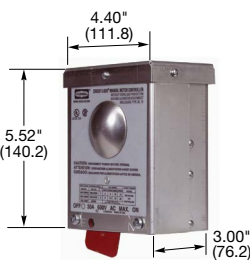

Switched Disconnects and Enclosures

HBL7810

HBL1389

HBL13R13

HBL1379

HBL13R23

HBL13R89

HBL13S33D

30A 600V AC Manual Motor Controllers, Double Pole

Description	Catalog Number
30A, double pole, single throw, AC manual motor controller, black nylon handle, side and back wired.	HBL7832
30A, double pole, single throw, AC manual motor controller, black nylon handle, short toggle.	HBL7832S
HBL7832D in HBL1390 Type 1 enclosure with non-metallic cover, ½ in. and ¾ in. knockouts on top, bottom and back of steel frame.	HBL1392
HBL7832D in HBL1370 metal Type 1 enclosure.	HBL1372
HBL7832D in NEMA 3R non-metallic enclosure.	HBL13R22
HBL7832D in HBL13R90 metal Type 3R enclosure.	HBL13R92
HBL7832D in NEMA 3R flip-lid enclosure.	HBL13R12

Note: See page F-21 for technical information.

30A 600V AC Manual Motor Controllers, Three Pole

Description	Catalog Number
30A, three pole, single throw, AC manual motor controller, black nylon handle, side and back wired.	HBL7810
30A, three pole, single throw, AC manual motor controller, black nylon handle, short toggle.	HBL7810S
HBL7810D in HBL1390 Type 1 enclosure with non-metallic cover, ½ in. and ¾ in. knockouts on top, bottom and back of steel frame.	HBL1389
HBL7810D in HBL1370 metal Type 1 enclosure.	HBL1379
HBL7810D in NEMA 3R non-metallic enclosure.	HBL13R23
HBL7810D in HBL13R90 metal Type 3R enclosure.	HBL13R89
HBL7810D in NEMA 3R flip-lid enclosure.	HBL13R13
30A, 600V, three pole, rotary controller in NEMA 4X stainless steel enclosure.	HBL13S33D
30A, 600V, three pole, rotary controller in NEMA 4X non-metallic enclosure.	HBL13X33D