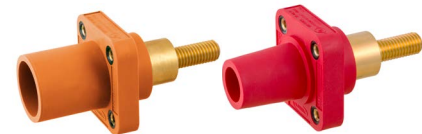

Receptacles, Double Set Screw Through Hole Mounting

Description	Color	Male Receptacles	Female Receptacles
400 amp, Panel Mount, thermoplastic elastomer, cable size #4 - 4/0 AWG, mates with 300 and 400 amp Inlines.	Black	HBLMRBK	HBLFRBK
	White	HBLMRW	HBLFRW
	Green	HBLMRGN	HBLFRGN
	Red	HBLMRR	HBLFRR
	Blue	HBLMRBL	HBLFRBL
	Brown	HBLMRBN	HBLFRBN
	Orange	HBLMRO	HBLFRO
	Yellow	HBLMRY	HBLFRY
	Gray	HBLMRGY	HBLFRGY

Angled Receptacles, Double Set Screw Through Hole Mounting

Description	Color	Male Receptacles	Female Receptacles
400 amp, Panel Mount, thermoplastic elastomer, cable size #4 - 4/0 AWG, mates with 300 and 400 amp Inlines.	Black	HBLMRABK	HBLFRABK
	White	HBLMRAW	HBLFRAW
	Green	HBLMRAGN	HBLFRAGN
	Red	HBLMRAR	HBLFRAR
	Blue	HBLMRABL	HBLFRABL
	Brown	HBLMRABN	HBLFRABN
	Orange	HBLMRAO	HBLFRAO
	Yellow	HBLMRAY	HBLFRAY
	Gray*	—	—

Note: *Gray is available upon request. Contact factory.

Receptacles, Stud Type Threaded Hole Mounting

Description	Color	Male Receptacles	Female Receptacles
400 amp Panel Mount, thermoplastic elastomer, mates with 300 and 400 amp Inlines.	Black	HBLMRSCBK	HBLFRSCBK
	White	HBLMRSCW	HBLFRSCW
	Green	HBLMRSCGN	HBLFRSCGN
	Red	HBLMRSCR	HBLFRSCR
	Blue	HBLMRSCBL	HBLFRSCBL
	Brown	HBLMRSCBN	HBLFRSCBN
	Orange	HBLMRSCO	HBLFRSCO
	Yellow	HBLMRSCY	HBLFRSCY

Receptacles, Extended Stud Type Threaded Hole Mounting

Description	Color	Male Receptacles	Female Receptacles
400 amp Panel Mount, thermoplastic elastomer, mates with 300 and 400 amp Inlines.	Black	HBLMRSCEBK	HBLFRSCEBK
	White	HBLMRSCEW	HBLFRSCEW
	Green	HBLMRSCEGN	HBLFRSCEGN
	Red	HBLMRSCEER	HBLFRSCEER
	Blue	HBLMRSCEBL	HBLFRSCEBL
	Brown	HBLMRSCEBN	HBLFRSCEBN
	Orange	HBLMRSCEO	HBLFRSCEO
	Yellow	HBLMRSCEY	HBLFRSCEY