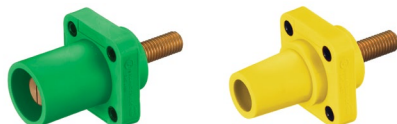

Note: *Gray is available upon request. Contact factory.

400 Amp Inlines

Description	Color	Male Inline	Female Inline
400 amp, thermoplastic elastomer, cable size 2/0 - 4/0 AWG.	Black	HBL400MBK	HBL400FBK
	White	HBL400MW	HBL400FW
	Green	HBL400MGN	HBL400FGN
	Red	HBL400MR	HBL400FR
	Blue	HBL400MBL	HBL400FBL
	Brown	HBL400MBN	HBL400FBN
	Orange	HBL400MO	HBL400FO
	Yellow	HBL400MY	HBL400FY
	Gray	HBL400MGY	HBL400FGY

Receptacles, Double Set Screw Through Hole Mounting

Description	Color	Male Receptacles	Female Receptacles
400 amp, Panel Mount, thermoplastic elastomer, cable size #4 - 4/0 AWG, mates with 300 and 400 amp Inlines.	Black	HBLMRBK	HBLFRBK
	White	HBLMRW	HBLFRW
	Green	HBLMRGN	HBLFRGN
	Red	HBLMRR	HBLFRR
	Blue	HBLMRBL	HBLFRBL
	Brown	HBLMRBN	HBLFRBN
	Orange	HBLMRO	HBLFR
	Yellow	HBLMRY	HBLFRY
	Gray	HBLMRGY	HBLFRGY

Angled Receptacles, Double Set Screw Through Hole Mounting

Description	Color	Male Receptacles	Female Receptacles
400 amp, Panel Mount, thermoplastic elastomer, cable size #4 - 4/0 AWG, mates with 300 and 400 amp Inlines.	Black	HBLMRABK	HBLFRABK
	White	HBLMRAW	HBLFRAW
	Green	HBLMRAGN	HBLFRAGN
	Red	HBLMRAR	HBLFRAR
	Blue	HBLMRABL	HBLFRABL
	Brown	HBLMRABN	HBLFRABN
	Orange	HBLMRAO	HBLFRAO
	Yellow	HBLMRAY	HBLFRAY
	Gray*	—	—

Note: *Gray is available upon request. Contact factory.

Receptacles, Stud Type Threaded Hole Mounting

Description	Color	Male Receptacles	Female Receptacles
400 amp Panel Mount, thermoplastic elastomer, mates with 300 and 400 amp Inlines.	Black	HBLMRSCBK	HBLFRSCBK
	White	HBLMRSCW	HBLFRSCW
	Green	HBLMRSCGN	HBLFRSCGN
	Red	HBLMRSCR	HBLFRSCR
	Blue	HBLMRSCBL	HBLFRSCBL
	Brown	HBLMRSCBN	HBLFRSCBN
	Orange	HBLMRSCO	HBLFRSCO
	Yellow	HBLMRSCY	HBLFRSCY