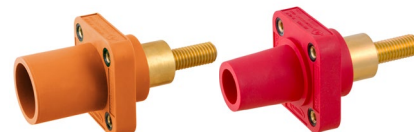

Receptacles, Double Set Screw Through Hole Mounting

Description	Color	Male Receptacles	Female Receptacles
400 amp, Panel Mount, thermoplastic elastomer, cable size #4 - 4/0 AWG, mates with 300 and 400 amp Inlines.	Black	HBLMRBK	HBLFRBK
	White	HBLMRW	HBLFRW
	Green	HBLMRGN	HBLFRGN
	Red	HBLMRR	HBLFRR
	Blue	HBLMRBL	HBLFRBL
	Brown	HBLMRBN	HBLFRBN
	Orange	HBLMRO	HBLFR
	Yellow	HBLMRY	HBLFRY
	Gray	HBLMRGY	HBLFRGY

Angled Receptacles, Double Set Screw Through Hole Mounting

Description	Color	Male Receptacles	Female Receptacles
400 amp, Panel Mount, thermoplastic elastomer, cable size #4 - 4/0 AWG, mates with 300 and 400 amp Inlines.	Black	HBLMRABK	HBLFRABK
	White	HBLMRAW	HBLFRAW
	Green	HBLMRAGN	HBLFRAGN
	Red	HBLMRAR	HBLFRAR
	Blue	HBLMRABL	HBLFRABL
	Brown	HBLMRABN	HBLFRABN
	Orange	HBLMRAO	HBLFRAO
	Yellow	HBLMRAY	HBLFRAY
	Gray*	—	—

Note: *Gray is available upon request. Contact factory.

Receptacles, Stud Type Threaded Hole Mounting

Description	Color	Male Receptacles	Female Receptacles
400 amp Panel Mount, thermoplastic elastomer, mates with 300 and 400 amp Inlines.	Black	HBLMRSCBK	HBLFRSCBK
	White	HBLMRSCW	HBLFRSCW
	Green	HBLMRSCGN	HBLFRSCGN
	Red	HBLMRSCR	HBLFRSCR
	Blue	HBLMRSCBL	HBLFRSCBL
	Brown	HBLMRSCBN	HBLFRSCBN
	Orange	HBLMRSCO	HBLFRSCO
	Yellow	HBLMRSCY	HBLFRSCY

Receptacles, Extended Stud Type Threaded Hole Mounting

Description	Color	Male Receptacles	Female Receptacles
400 amp Panel Mount, thermoplastic elastomer, mates with 300 and 400 amp Inlines.	Black	HBLMRSCEBK	HBLFRSCEBK
	White	HBLMRSCEW	HBLFRSCEW
	Green	HBLMRSCEGN	HBLFRSCEGN
	Red	HBLMRSCEER	HBLFRSCEER
	Blue	HBLMRSCEBL	HBLFRSCEBL
	Brown	HBLMRSCEBN	HBLFRSCEBN
	Orange	HBLMRSCEO	HBLFRSCEO
	Yellow	HBLMRSCEY	HBLFRSCEY