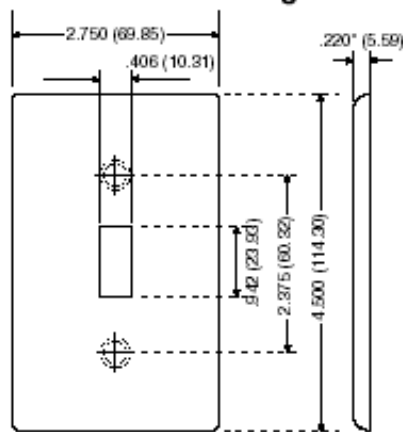

#### Product Features

**Type:** Standard Size

**Gang:** 3

**Material:** Thermoset

**Color:** Light Almond

**Mount:** Device

**Standards and Certifications:** UL/CSA

**UPC Code:** 07847727766

### Dimensional Diagram

3-GANG Width = 6.38" (161.9mm)