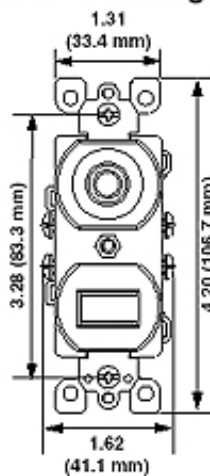

Item Description

15 Amp, 120 Volt, Duplex Style Single-Pole / Neon Pilot AC Combination Switch, Commercial Grade, Non-Grounding, Side Wired, - Light Almond

Technical Information

Product Features

- Grounding:** Non-Grounding
- Feature:** Single-Pole / Neon Pilot
- Amperage:** 15 A
- Voltage:** 120 VAC
- HP Rating:** 1/2HP-120V
- Max. Amperage:** 12 Amp
- Termination:** Side
- Actuator Material:** Thermoplastic
- Body Material:** Thermoplastic
- Strap Material:** Steel
- Color:** Light Almond
- Standards and Certifications:** UL/CSA
- Warranty:** 2 Year Limited

UPC Code: 07847727489

Country Of Origin: Mexico

Dimensional Diagram

SPECIFICATION SUBMITTAL

JOB NAME:	CATALOG NUMBERS:	
<input type="text"/>	<input type="text"/>	<input type="text"/>
JOB NUMBER:	<input type="text"/>	<input type="text"/>