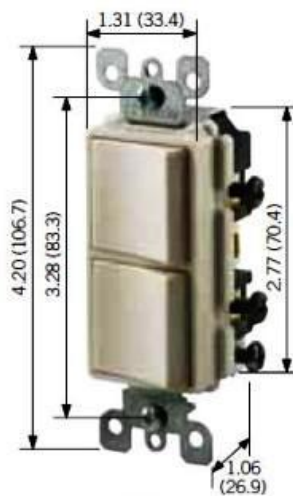

Technical Information

Product Features

Grounding: Grounding

Feature: Single-Pole / Single-Pole

Amperage: 15 A

Voltage: 120/277 VAC

HP Rating: 1/2HP-120V 2HP-240V-277V

Max. Amperage: 12 Amp

Termination: Side

Actuator Material: Thermoplastic

Body Material: Thermoplastic

Strap Material: Steel

Color: Light Almond

Standards and Certifications: UL/CSA

Warranty: 2 Year Limited

5634-T