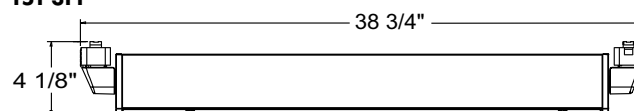

Labels UL listed • CSA certified • Union made • Assembled in U.S.A. Specifications subject to change without notice.

DIMENSIONS

T5T 2FT

T5T 3FT

T5T 4FT

ENGINEERING DATA

	T5T 2FT	T5T 3FT	T5T 4FT
Input Voltage	120V	120V	120V
Total Input Power	59W	89W	120W
Operating Amps	0.51A	0.75A	1.03A
Power Factor	>0.98	>0.98	>0.98
T.H.D.	<10%	<10%	<10%
Min. Starting Temp.	0°F	0°F	0°F
Crest Factor	<1.7	<1.7	<1.7
Ballast Factor	1.0 Typ.	1.0 Typ.	1.0 Typ.
Sound Rating	A	A	A