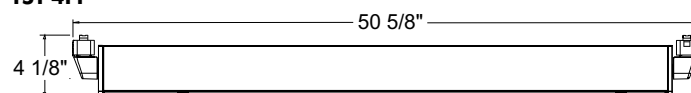

Labels UL listed • CSA certified • Union made • Assembled in U.S.A. Specifications subject to change without notice.

DIMENSIONS

T5T 2FT

T5T 3FT

T5T 4FT

ENGINEERING DATA

	T5T 2FT	T5T 3FT	T5T 4FT
Input Voltage	120V	120V	120V
Total Input Power	59W	89W	120W
Operating Amps	0.51A	0.75A	1.03A
Power Factor	>0.98	>0.98	>0.98
T.H.D.	<10%	<10%	<10%
Min. Starting Temp.	0°F	0°F	0°F
Crest Factor	<1.7	<1.7	<1.7
Ballast Factor	1.0 Typ.	1.0 Typ.	1.0 Typ.
Sound Rating	A	A	A