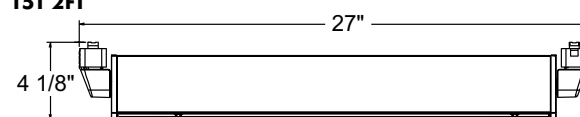

Labels UL listed • CSA certified • Union made • Assembled in U.S.A. Specifications subject to change without notice.

DIMENSIONS

T5T 2FT

T5T 3FT

T5T 4FT

ENGINEERING DATA

	T5T 2FT	T5T 3FT	T5T 4FT
Input Voltage	120V	120V	120V
Total Input Power	59W	89W	120W
Operating Amps	0.51A	0.75A	1.03A
Power Factor	>0.98	>0.98	>0.98
T.H.D.	<10%	<10%	<10%
Min. Starting Temp.	0°F	0°F	0°F
Crest Factor	<1.7	<1.7	<1.7
Ballast Factor	1.0 Typ.	1.0 Typ.	1.0 Typ.
Sound Rating	A	A	A