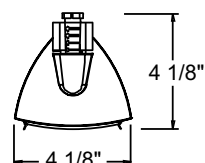

Labels UL listed • CSA certified • Union made • Assembled in U.S.A. Specifications subject to change without notice.

DIMENSIONS

T5T 2FT

T5T 3FT

T5T 4FT

ENGINEERING DATA

	T5T 2FT	T5T 3FT	T5T 4FT
Input Voltage	120V	120V	120V
Total Input Power	59W	89W	120W
Operating Amps	0.51A	0.75A	1.03A
Power Factor	>0.98	>0.98	>0.98
T.H.D.	<10%	<10%	<10%
Min. Starting Temp.	0°F	0°F	0°F
Crest Factor	<1.7	<1.7	<1.7
Ballast Factor	1.0 Typ.	1.0 Typ.	1.0 Typ.
Sound Rating	A	A	A