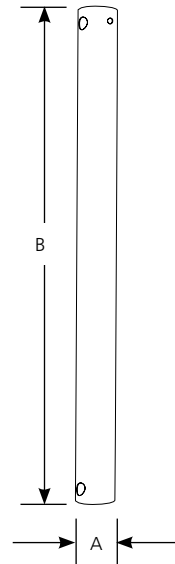

Indoor

AirPro
Downrods

Ceiling Fan

Type _____

Length	12"	18"	24"	36"	48"	60"	72"
Ceiling Ht.	9'-10'	10'-11'	11'-12'	12'-14'	13'-15'	14'-16'	15'-17'
Brushed Nickel	P2603-09	P2604-09	P2605-09	P2606-09	P2607-09	P2608-09	P2609-09
Antique Bronze	P2603-20	P2604-20	P2605-20	P2606-20	P2607-20	P2608-20	P2609-20
White	P2603-30	P2604-30	P2605-30	P2606-30	P2607-30	P2608-30	P2609-30
Weathered Bronze	P2603-46	P2604-46	P2605-46	P2606-46	P2607-46	P2608-46	P2609-46
Forged Bronze	P2603-77	P2604-77	P2605-77	P2606-77	P2607-77	P2608-77	P2609-77
Forged Black	P2603-80	P2604-80	P2605-80	P2606-80	P2607-80	P2608-80	P2609-80
Antique Nickel	P2603-81	P2604-81	P2605-81	P2606-81	P2607-81	P2608-81	P2609-81
Pebbles	P2603-144	P2604-144	P2605-144	P2606-144	P2607-144	P2608-144	P2609-144

Specifications:

General

- Use with any Progress Lighting ceiling fan
- 1" Outside diameter

Progress Lighting
701 Millennium Blvd.
Greenville, South Carolina
29607

www.progresslighting.com>

Rev. 07/15