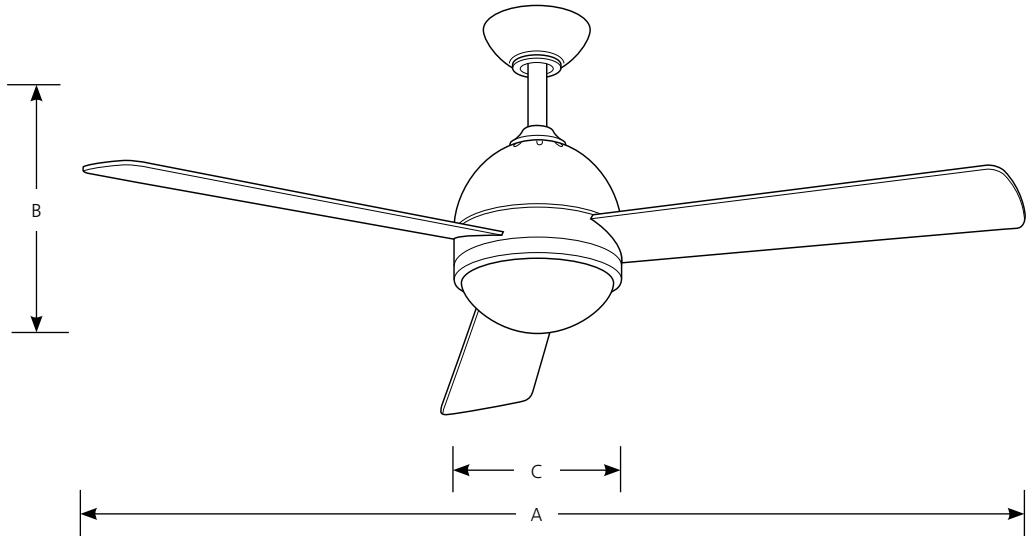

# Trevina 52" with Light Kit

Ceiling Fan

Type \_\_\_\_\_  
-09  
P2514

| Catalog No.   | Finish  |        | Dimensions (Inches) |    |       |
|---------------|---------|--------|---------------------|----|-------|
|               | Brushed | Nickel | A                   | B  | C     |
| P2514         | -09     |        | 52                  | 18 | 8-7/8 |
| <b>Blades</b> |         |        |                     |    |       |
| Side 1        | Silver  |        |                     |    |       |
| Side 2        | Silver  |        |                     |    |       |

#### Motor

- Triple capacitor speed control
- 153mm dia x 18mm high