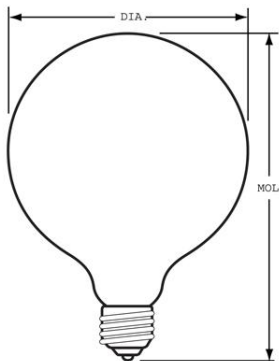

GE
Lighting

49780 - 60G40/W 6PK

GE soft white 60 watt G40 1-pack

- Use original GE's Soft White when you need a light without glare and harsh shadows.
- 2600K soft white light appearance
- 660 lumens providing comfortable, inviting™ light
- Estimated yearly energy costs \$7.23 based on 3 hours per day \$0.11 per kWh
- G40 globe with medium base for use in vanity strips
- GE soft white bulbs provide warm, pleasing everyday light without harsh glares and shadows. GE soft white globes' decorative round shape is perfect for illuminating pendant and vanity fixtures
- Lasts 2.3 years based on 3 hours per day usage

GENERAL CHARACTERISTICS

Lamp Type	Incandescent - Decorative
Bulb	G40
Base	Medium Screw (E26)
Filament	CC-6
Bulb Finish	White
Rated Life (NOM)	2500.0 h
Bulb Material	Soft glass
Primary Application	Globe

PHOTOMETRIC CHARACTERISTICS

Initial Lumens (NOM)	660.0
Color Temperature (NOM)	2600.0 K

ELECTRICAL CHARACTERISTICS

Wattage (NOM)	60.0
Voltage (NOM)	120.0

DIMENSIONS

Maximum Overall Length (MOL) (NOM)	6.930 in(176.0 mm)
Bulb Diameter (DIA) (NOM)	5.000 in(127.0 mm)