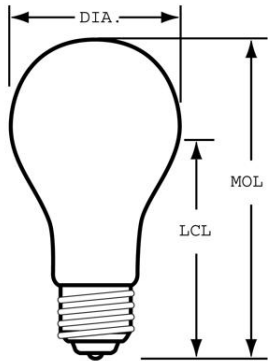

GE
Lighting

10429 - 150A/W 12PK

GE soft white 150 watt A21 1-pack

- Use original GE's Soft White when you need a light without glare and harsh shadows.
- A21 shape with medium base for use in table lamps and enclosed fixtures
- Estimated yearly energy costs \$18.07 based on 3 hours per day \$0.11 per kWh
- Lasts 0.7 years based on 3 hours per day usage
- 2900K soft white light appearance
- GE soft white bulbs provide warm, pleasing everyday light without harsh glares and shadows. Use general purpose GE soft white bulbs in common household fixtures like table lamps, floor lamps, enclosed ceiling fixtures and bare lamp sockets
- 2680 lumens providing strong, vibrant™ light

GENERAL CHARACTERISTICS

Lamp Type	Incandescent - A-line
Bulb	A21
Base	Medium Screw (E26)
Filament	CC-8
Bulb Finish	Soft white
Rated Life	750.0 hrs
Bulb Material	Soft glass
Primary Application	Standard

PHOTOMETRIC CHARACTERISTICS

Initial Lumens	2680.0
Color Temperature	2900.0 K
Nominal Initial Lumens per Watt	16

ELECTRICAL CHARACTERISTICS

Wattage	150.0
Voltage	120.0

DIMENSIONS

Maximum Overall Length (MOL)	5.3700 in(136.4 mm)
Bulb Diameter (DIA)	2.625 in(66.7 mm)
Light Center Length (LCL)	4.060 in(103.1 mm)