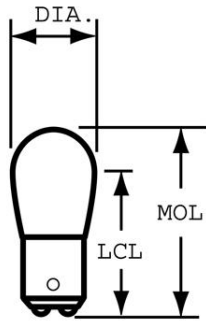

GE
Lighting

11594 - 6S6/DC TRAY

GE S6 - Appliance

GENERAL CHARACTERISTICS

Lamp Type	Incandescent - Appliance & Indicators
Bulb	S6
Base	Double Contact Bayonet (BA15d)
Filament	C-7A
Bulb Finish	Clear
Rated Life	1500.0 hrs
Bulb Material	Soft glass
Primary Application	Appliance

PHOTOMETRIC CHARACTERISTICS

Initial Lumens	41.0
Nominal Initial Lumens per Watt	6

ELECTRICAL CHARACTERISTICS

Wattage	6.0
Voltage	130.0

DIMENSIONS

Maximum Overall Length (MOL)	1.8100 in(46.0 mm)
Bulb Diameter (DIA)	0.750 in(19.0 mm)
Light Center Length (LCL)	1.430 in(36.3 mm)

PRODUCT INFORMATION

Product Code	11594
Description	6S6/DC TRAY
Standard Package	Case
Standard Package GTIN	10043168115947
Standard Package Quantity	240
Sales Unit	Unit
No Of Items Per Sales Unit	1
No Of Items Per Standard Package	240
UPC	043168115940