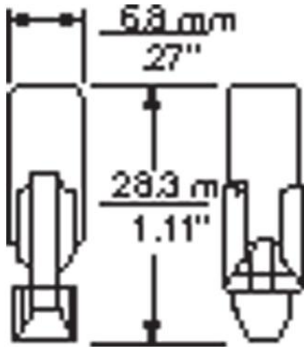

GE
Lighting

12080 - TEL/120PSB UNIT

GE T2 - Low Voltage; Telephone

GENERAL CHARACTERISTICS

Lamp Type	Miniature - T & TL Shape
Bulb	T2
Base	Tel. Slide No. 5
Filament	CC-7A
Rated Life	7500.0 hrs
Atmosphere	Vacuum
Primary Application	Low Voltage; Telephone

ELECTRICAL CHARACTERISTICS

Wattage	3.0
Voltage	120.0

DIMENSIONS

Maximum Overall Length (MOL)	1.11 cm
Bulb Diameter (DIA)	0.25 cm

PRODUCT INFORMATION

Product Code	12080
Description	TEL/120PSB UNIT
Standard Package	Case
Standard Package GTIN	20043168120801
Standard Package Quantity	50
Sales Unit	Unit
No Of Items Per Sales Unit	1
No Of Items Per Standard Package	50
UPC	043168120807