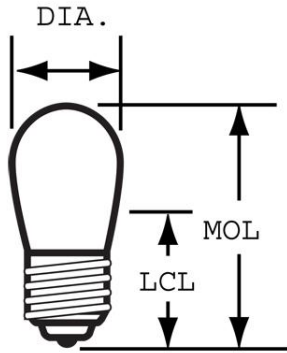

GE  
Lighting

**11660 - 6S6/7 TRAY 24PK**

GE S6 - Appliance

**GENERAL CHARACTERISTICS**

Lamp Type	Incandescent - Appliance & Indicators
Bulb	S6
Base	Intermediate Screw (E17)
Filament	C-7A
Bulb Finish	Clear
Rated Life (NOM)	1500.0 h
Bulb Material	Soft glass
Primary Application	Appliance

**PHOTOMETRIC CHARACTERISTICS**

Initial Lumens (NOM)	41.0
Nominal Initial Lumens per Watt (NOM)	6.833333

**ELECTRICAL CHARACTERISTICS**

Wattage (NOM)	6.0
Voltage (NOM)	120.0

**DIMENSIONS**

Maximum Overall Length (MOL) (NOM)	1.810 in(46.0 mm)
Bulb Diameter (DIA) (NOM)	0.750 in(19.0 mm)
Light Center Length (LCL) (NOM)	1.060 in(26.9 mm)

**PRODUCT INFORMATION**

Product Code	11660
Description	6S6/7 TRAY 24PK
Standard Package	Case
Standard Package GTIN	10043168116609
Standard Package Quantity	24
Sales Unit	Unit
No Of Items Per Sales Unit	1
No Of Items Per Standard Package	24
UPC	043168116602