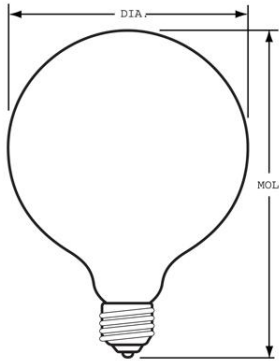

#### GENERAL CHARACTERISTICS

Lamp Type	Incandescent - Decorative
Bulb	G40
Base	Medium Screw (E26)
Filament	CC-6
Bulb Finish	Clear
Rated Life	2500.0 hrs
Bulb Material	Soft glass
Primary Application	Globe

#### DIMENSIONS

Maximum Overall Length (MOL)	6.9300 in(176.0 mm)
Bulb Diameter (DIA)	5.000 in(127.0 mm)