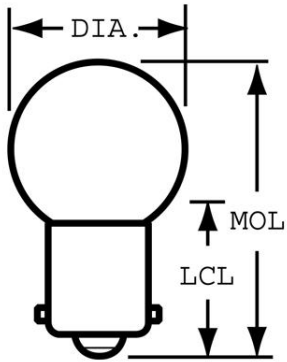

GE  
Lighting

**13655 - 18S11/1SC**

GE S11 - Train; Railway Signal Light

**NOTES**

• Light center length and A.A. tolerance: 1/64 in.

**GENERAL CHARACTERISTICS**

Lamp Type	Incandescent - Appliance & Indicators
Bulb	S11
Base	Single Contact Bayonet (BA15s)
Filament	CC-6
Bulb Finish	Clear
Rated Life (NOM)	2000.0 h
Bulb Material	Soft glass
Primary Application	Train; Railway Signal Light

**PHOTOMETRIC CHARACTERISTICS**

Initial Lumens (NOM)	200.0
Nominal Initial Lumens per Watt (NOM)	11.11111

**ELECTRICAL CHARACTERISTICS**

Wattage (NOM)	18.0
Voltage (NOM)	10.0

**DIMENSIONS**

Maximum Overall Length (MOL) (NOM)	2.370 in(60.2 mm)
Bulb Diameter (DIA) (NOM)	1.375 in(34.9 mm)
Light Center Length (LCL) (NOM)	1.250 in(31.8 mm)