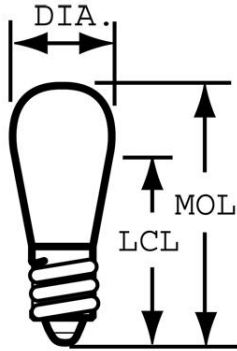

GE  
Lighting

**11098 - 3S6/5 24PK**

GE S6 - Appliance

**GENERAL CHARACTERISTICS**

Lamp Type	Incandescent - Appliance & Indicators
Bulb	S6
Base	Candelabra Screw (E12)
Filament	C-7A
Bulb Finish	Clear
Rated Life (NOM)	3000.0 h
Bulb Material	Soft glass
Primary Application	Appliance

**PHOTOMETRIC CHARACTERISTICS**

Initial Lumens (NOM)	11.0
Nominal Initial Lumens per Watt (NOM)	3.66667

**ELECTRICAL CHARACTERISTICS**

Wattage (NOM)	3.0
Voltage (NOM)	130.0

**DIMENSIONS**

Maximum Overall Length (MOL) (NOM)	1.870 in(47.5 mm)
Bulb Diameter (DIA) (NOM)	0.750 in(19.0 mm)
Light Center Length (LCL) (NOM)	1.370 in(34.8 mm)

**PRODUCT INFORMATION**

Product Code	11098
Description	3S6/5 24PK
Standard Package	Case
Standard Package GTIN	10043168110980
Standard Package Quantity	24
Sales Unit	Unit
No Of Items Per Sales Unit	1
No Of Items Per Standard Package	24
UPC	043168110983