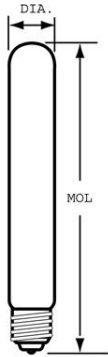

GE
Lighting

14668 - 25T61/2/F

GE Ecolux® T6.5

GENERAL CHARACTERISTICS

Lamp Type	Incandescent - Tubular
Bulb	T6.5
Base	Intermediate Screw (E17)
Filament	C-8
Bulb Finish	Frost
Rated Life	1000.0 hrs
Bulb Material	Soft glass
Primary Application	Standard;Standard

PHOTOMETRIC CHARACTERISTICS

Initial Lumens	240.0
Nominal Initial Lumens per Watt	9

ELECTRICAL CHARACTERISTICS

Wattage	25.0
Voltage	130.0
Estimated Energy Cost per Year	3.01

DIMENSIONS

Maximum Overall Length (MOL)	5.5000 in(139.7 mm)
Bulb Diameter (DIA)	0.813 in(20.7 mm)