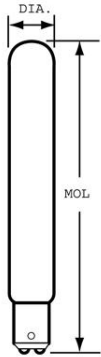

GE
Lighting

14678 - 25T61/2/DC

GE Circlite® T6.5

GENERAL CHARACTERISTICS

Lamp Type	Incandescent - Tubular
Bulb	T6.5
Base	Double Contact Bayonet (BA15d)
Filament	C-8
Bulb Finish	Clear
Rated Life	1000.0 hrs
Bulb Material	Soft glass
Primary Application	Standard;Standard

PHOTOMETRIC CHARACTERISTICS

Initial Lumens	244.0
Nominal Initial Lumens per Watt	9

ELECTRICAL CHARACTERISTICS

Wattage	25.0
Voltage	130.0
Estimated Energy Cost per Year	3.01

DIMENSIONS

Maximum Overall Length (MOL)	5.5600 in(141.2 mm)
Bulb Diameter (DIA)	0.813 in(20.7 mm)

PRODUCT INFORMATION

Product Code	14678
Description	25T61/2/DC
Standard Package	Case
Standard Package GTIN	10043168146781
Standard Package Quantity	60
Sales Unit	Unit
No Of Items Per Sales Unit	1
No Of Items Per Standard Package	60
UPC	043168146784