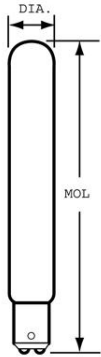

GE
Lighting

14685 - 25T61/2DC/F

GE T6.5

GENERAL CHARACTERISTICS

Lamp Type	Incandescent - Tubular
Bulb	T6.5
Base	Double Contact Bayonet (BA15d)
Filament	C-8
Bulb Finish	Frost
Rated Life (NOM)	1000.0 h
Bulb Material	Soft glass
Primary Application	Standard;Standard

PHOTOMETRIC CHARACTERISTICS

Initial Lumens (NOM)	240.0
Nominal Initial Lumens per Watt (NOM)	9.6

ELECTRICAL CHARACTERISTICS

Wattage (NOM)	25.0
Voltage (NOM)	130.0
Estimated Energy Cost per Year (NOM)	3.01

DIMENSIONS

Maximum Overall Length (MOL) (NOM)	5.560 in(141.2 mm)
Bulb Diameter (DIA) (NOM)	0.813 in(20.7 mm)

PRODUCT INFORMATION

Product Code	14685
Description	25T61/2DC/F
Standard Package	Case
Standard Package GTIN	10043168146859
Standard Package Quantity	60
Sales Unit	Unit
No Of Items Per Sales Unit	1
No Of Items Per Standard Package	60
UPC	043168146852