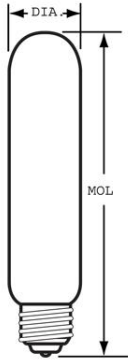

GE
Lighting

14880 - 25T10 24PK

GE T10

GENERAL CHARACTERISTICS

Lamp Type	Incandescent - Tubular
Bulb	T10
Base	Medium Screw (E26)
Filament	C-8
Bulb Finish	Clear
Rated Life	1000.0 hrs
Bulb Material	Soft glass
Primary Application	Standard;Standard

PHOTOMETRIC CHARACTERISTICS

Initial Lumens	250.0
Nominal Initial Lumens per Watt	9

ELECTRICAL CHARACTERISTICS

Wattage	25.0
Voltage	120.0
Estimated Energy Cost per Year	3.01

DIMENSIONS

Maximum Overall Length (MOL)	5.6200 in(142.7 mm)
Bulb Diameter (DIA)	1.250 in(31.8 mm)

PRODUCT INFORMATION

Product Code	14880
Description	25T10 24PK
Standard Package	Master
Standard Package GTIN	10043168148808
Standard Package Quantity	192
Sales Unit	Unit
No Of Items Per Sales Unit	1
No Of Items Per Standard Package	192
UPC	043168909976