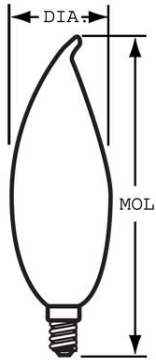

GE
Lighting

15777 - 25CAC 25PK

GE CA10

GENERAL CHARACTERISTICS

Lamp Type	Incandescent - Decorative
Bulb	CA10
Base	Candelabra Screw (E12)
Filament	CC-2V
Bulb Finish	Clear
Rated Life	1500.0 hrs
Bulb Material	Soft glass
Life in Years	1.4
Primary Application	Standard;Chandelier

PHOTOMETRIC CHARACTERISTICS

Initial Lumens	220.0
Color Temperature	2500.0 K

ELECTRICAL CHARACTERISTICS

Wattage	25.0
Voltage	120.0
Burn Position	Horizontal $\pm 15^\circ$ or Base Down
Estimated Energy Cost per Year	3.01

DIMENSIONS

Maximum Overall Length (MOL)	4.1200 in(104.6 mm)
Bulb Diameter (DIA)	1.250 in(31.8 mm)

PRODUCT INFORMATION

Product Code	15777
Description	25CAC 25PK
Standard Package	Master
Standard Package GTIN	10043168157770
Standard Package Quantity	200
Sales Unit	Unit
No Of Items Per Sales Unit	1
No Of Items Per Standard Package	200
UPC	043168157773