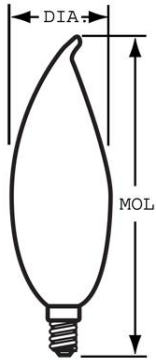

GE
Lighting

15781 - 60CAC 25PK

GE CA10

GENERAL CHARACTERISTICS

Lamp Type	Incandescent - Decorative
Bulb	CA10
Base	Candelabra Screw (E12)
Filament	CC-2V
Bulb Finish	Clear
Rated Life	1500.0 hrs
Bulb Material	Soft glass
Life in Years	1.4
Primary Application	Standard;Chandelier

PHOTOMETRIC CHARACTERISTICS

Initial Lumens	650.0
Color Temperature	2500.0 K

ELECTRICAL CHARACTERISTICS

Wattage	60.0
Voltage	120.0
Estimated Energy Cost per Year	7.23

DIMENSIONS

Maximum Overall Length (MOL)	4.1200 in(104.6 mm)
Bulb Diameter (DIA)	1.250 in(31.8 mm)