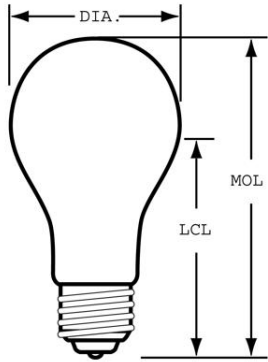

GE  
Lighting

**17527 - 75A/RS 60PK**

GE A21 - Rough Service

**CAUTIONS & WARNINGS**

**Warning**

- Unexpected lamp rupture may cause injury, fire, or property damage
  - Avoid direct water/liquid contact.
- Risk of Fire
  - Keep combustible materials away from lamp.

**GENERAL CHARACTERISTICS**

Lamp Type	Incandescent - A-line
Bulb	A21
Base	Medium Screw (E26)
Filament	C-7A
Bulb Finish	Inside frost
Rated Life	1000.0 hrs
Bulb Material	Soft glass
Primary Application	Rough Service

**PHOTOMETRIC CHARACTERISTICS**

Initial Lumens	740.0 /560.0
Nominal Initial Lumens per Watt	9 /8

**ELECTRICAL CHARACTERISTICS**

Wattage	75.0
Voltage	130.0

**DIMENSIONS**

Maximum Overall Length (MOL)	4.1300 in(104.9 mm)
Bulb Diameter (DIA)	2.625 in(66.7 mm)
Light Center Length (LCL)	2.910 in(73.9 mm)